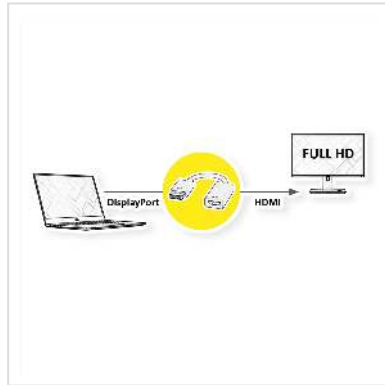

# ROLINE DisplayPort-HDMI Adapter, DP M - HDMI F

<b>Product No.</b>	12.03.3134
<b>Manufacturer</b>	ROLINE
<b>Manufacturer No.</b>	12.03.3134
<b>EAN (single piece)</b>	7611990121113

**roline**  
Designed for Professionals

**2K**

**1080p**  
FULL HD

**DisplayPort to HDMI cable adapter for connecting a graphics card with DP to a monitor with HDMI connection - with a resolution of up to 1920x1080 / 1920x1200 @60Hz!**

- If you want to connect a graphic card with DisplayPort Female to a monitor by using a HDMI cable, you need this DisplayPort to HDMI adapter
- Connectors: DisplayPort Male, HDMI Female
- Remark: The DisplayPort-HDMI adapter is only working in one direction: the DisplayPort plug has to be connected to the source device (e.g. graphic card)

## Technical specifications

Manufacturer	ROLINE
Product group	Adapters, Terminators, Converters
Product type	DisplayPort-HDMI Adapter
Colour	grey
Length	0.15 m
Max. resolution	1920 x 1080 / 1920 x 1200 @60Hz (2K, Full HD)
Side 1 connection (PC)	DisplayPort Male

Side 2 connection (Peripherals)	HDMI Female
Side 1 Connector Type	DisplayPort
Side 1 Connector Gender	Male
Side 2 Connector Type	HDMI Type A
Side 2 Connector Gender	Female
Active / Passive	Passive
Area of application	External
Weight	37.2 g
Height of packaging (single piece)	10 mm
Width of packaging (single piece)	100 mm
Depth of packaging (single piece)	100 mm
Package weight (single piece)	0.029 kg