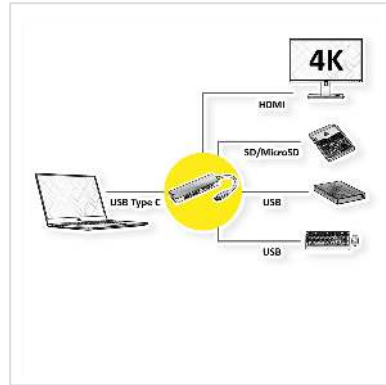

ROLINE USB Type C Docking Station, HDMI 4K30, 2x A USB 3.2 Gen 1, SD/MicroSD Card Reader

Product No.	12.02.1019
Manufacturer	ROLINE
Manufacturer No.	12.02.1019
EAN (single piece)	7630049634787

This docking station is supplied for Macbooks, Ultrabooks or Notebooks/Laptops and provides a quick and easy connection to the workplace peripherals that you use every day, including one HDMI connector with a maximum resolution of up to 3840x2160 @30Hz!

- Plug & Play
- Small and compact design
- System requirement: Windows 7/8/10 or MacOS X10.2 and higher

Connection to device:

- 1x USB 3.1 / USB 3.2 Gen 2 Type C M

Connection for peripheral devices

- 1x HDMI Video Output: Mirror or extend your screen to a TV, monitor or projector.
- 2x USB 3.0 / USB 3.2 Gen 1 ports (data transfer rate up to 5Gbit/s), for connection of wired keyboard/mouse, USB HDD/SSD, etc.
- 1x SD/TF Card Reader

Technical specifications

Manufacturer	ROLINE
Product group	Adapters, Terminators, Converters
Product type	Notebook-Docking-Station
Colour	silver
Length	7.5 cm
Scope of delivery	Docking Station, manual
Max. resolution	3840 x 2160 @30Hz (4K, Full HD)
Side 1 connection (PC)	USB Type C
Side 2 connection (Peripherals)	1x HDMI, 2x USB 3.0 / USB 3.2 Gen 1 Type A, 1x SD/TF card reader
Side 1 Connector Type	USB Type C (USB-C)
Side 1 Connector Gender	Male
Side 2 Connector Type	HDMI Type A USB 3 Type A USB 3 Type A SD-Card-Slot TF-Card-Slot
Side 2 Connector Gender	Female
Colour (Cable)	black
Area of application	External
Dimensions (HxWxD)	10 x 30 x 95 mm
Height	10 mm
Width	30 mm
Depth	95 mm
Weight	40 g
Height of packaging (single piece)	10 mm
Width of packaging (single piece)	30 mm