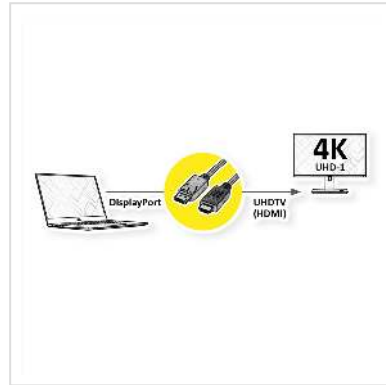

# ROLINE DisplayPort Cable, DP - UHDTV, Slim, M/M, black, 3 m

<b>Product No.</b>	11.04.5997
<b>Manufacturer</b>	ROLINE
<b>Manufacturer No.</b>	11.04.5997
<b>EAN (single piece)</b>	7630049621213

**DisplayPort to UHDTV cable for transferring content from your graphics card (DisplayPort) to your TV (UHDTV) - with a quality of up to 3840x2160 @60Hz, incl. audio transmission!**

- HDTV is the standard for digital video transmission in the TV/multimedia sector for e. g.: Connection of a TV set with HDMI interface to a player with DisplayPort connection.
- Cable with one DisplayPort and one HDTV plug.
- Note: A DisplayPort HDTV cable can only be used in one direction: the DisplayPort connector can only be used on the data source side (e. g. graphics card).

## Technical specifications

Manufacturer	ROLINE
Product group	Cable
Product type	DP UHDTV cable
Colour	black
Length	3 m
Transfer quality	DisplayPort v1.2

Max. resolution	3840 x 2160 @60Hz (4K, UHD-1)
-----------------	-------------------------------