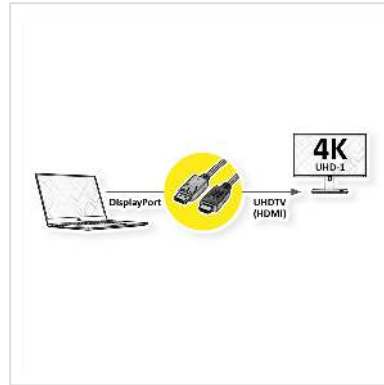

# ROLINE DisplayPort Cable, DP - UHDTV, Slim, M/M, black, 2 m

<b>Product No.</b>	11.04.5996
<b>Manufacturer</b>	ROLINE
<b>Manufacturer No.</b>	11.04.5996
<b>EAN (single piece)</b>	7630049621206

**DisplayPort to UHDTV cable for transferring content from your graphics card (DisplayPort) to your TV (UHDTV) - with a quality of up to 3840x2160 @60Hz, incl. audio transmission!**

- HDTV is the standard for digital video transmission in the TV/multimedia sector for e. g.: Connection of a TV set with HDMI interface to a player with DisplayPort connection.
- Cable with one DisplayPort and one HDTV plug.
- Note: A DisplayPort HDTV cable can only be used in one direction: the DisplayPort connector can only be used on the data source side (e. g. graphics card).

## Technical specifications

Manufacturer	ROLINE
Product group	Cable
Product type	DP UHDTV cable
Colour	black
Length	2 m
Transfer quality	DisplayPort v1.2

Max. resolution	3840 x 2160 @60Hz (4K, UHD-1)
-----------------	-------------------------------