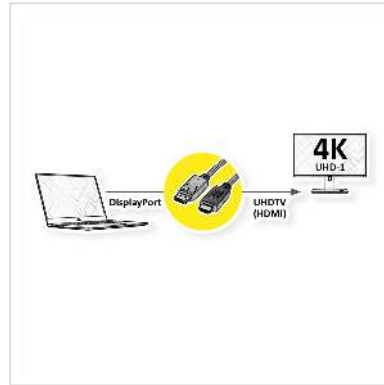

ROLINE DisplayPort Cable, DP - UHDTV, Slim, M/M, black, 1 m

Product No.	11.04.5995
Manufacturer	ROLINE
Manufacturer No.	11.04.5995
EAN (single piece)	7630049621190

DisplayPort to UHDTV cable for transferring content from your graphics card (DisplayPort) to your TV (UHDTV) - with a quality of up to 3840x2160 @60Hz, incl. audio transmission!

- HDTV is the standard for digital video transmission in the TV/multimedia sector for e. g.: Connection of a TV set with HDMI interface to a player with DisplayPort connection.
- Cable with one DisplayPort and one HDTV plug.
- Note: A DisplayPort HDTV cable can only be used in one direction: the DisplayPort connector can only be used on the data source side (e. g. graphics card).

Technical specifications

Manufacturer	ROLINE
Product group	Cable
Product type	DP UHDTV cable
Colour	black
Length	1 m
Transfer quality	DisplayPort v1.2

Max. resolution	3840 x 2160 @60Hz (4K, UHD-1)
-----------------	-------------------------------