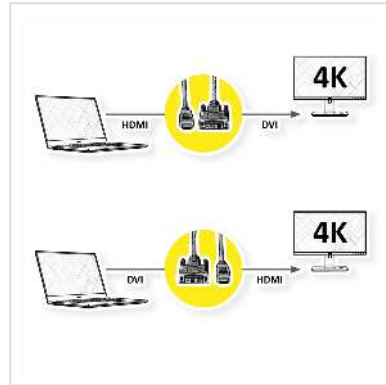

ROLINE Monitor Cable, DVI (24+1) - HDMI, M/M, black /silver, 1.5 m

Product No.	11.04.5876
Manufacturer	ROLINE
Manufacturer No.	11.04.5876
EAN (single piece)	7611990176557

ROLINE HDMI to DVI cable for connecting an ultrabook, notebook/laptop or PC to a monitor, TV or projector - for screen transmissions in excellent quality with a resolution of up to 3840x2160 @30Hz!

- HDMI is a universal connection standard for the transmission of video and audio signals. Applications include mainly the connection of monitors and televisions to computers, BluRay players and similar devices.
- The HDMI connector requires less space and is therefore more suitable for portable display devices (ultrabooks, notebooks/laptops) or for 2 connectors on a graphics card (on a slot plate).
- The rugged nylon braid protects the cable effectively and makes it look stunning.
- High-quality, double-shielded cable (foil+braid) with gold-plated contacts for optimum transmission of image signals
- Connectors: DVI-D (24+1) to HDMI

Technical specifications

Manufacturer	ROLINE
Product group	Cable
Product type	HDMI-DVI cable
Colour	black /silver
Length	1.5 m

Max. resolution	3840 x 2160 @30Hz (4K, Full HD)
side 1 connector	DVI - D 24+1 Male
side 2 connector	HDMI Male
Side 1 Connector Type	DVI-D 24+1, Dual-Link
Side 1 Connector Gender	Male
Side 2 Connector Type	HDMI Type A
Side 2 Connector Gender	Male
Area of application	External
Cable shielding	Screened
Weight	128.8 g
Height of packaging (single piece)	20 mm
Width of packaging (single piece)	100 mm
Depth of packaging (single piece)	100 mm
Package weight (single piece)	0.08 kg