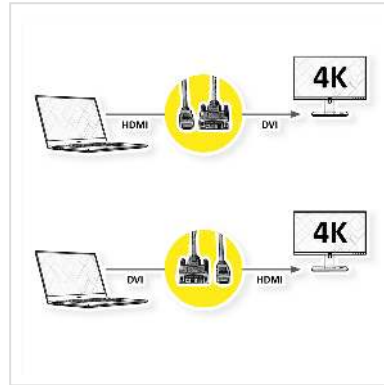

ROLINE Monitor Cable, DVI (24+1) - HDMI, M/M, black /silver, 10 m

Product No.	11.04.5875
Manufacturer	ROLINE
Manufacturer No.	11.04.5875
EAN (single piece)	7611990145119

ROLINE HDMI to DVI cable for connecting an ultrabook, notebook/laptop or PC to a monitor, TV or projector - for screen transmissions in excellent quality with a resolution of up to 3840x2160 @30Hz!

- HDMI is a universal connection standard for the transmission of video and audio signals. Applications include mainly the connection of monitors and televisions to computers, BluRay players and similar devices.
- The HDMI connector requires less space and is therefore more suitable for portable display devices (ultrabooks, notebooks/laptops) or for 2 connectors on a graphics card (on a slot plate).
- The rugged nylon braid protects the cable effectively and makes it look stunning.
- High-quality, double-shielded cable (foil+braid) with gold-plated contacts for optimum transmission of image signals
- Connectors: DVI-D (24+1) to HDMI

Technical specifications

Manufacturer	ROLINE
Product group	Cable
Product type	HDMI-DVI cable
Colour	black /silver
Length	10 m

Max. resolution	3840 x 2160 @30Hz (4K, Full HD)
side 1 connector	DVI - D 24+1 Male
side 2 connector	HDMI Male
Side 1 Connector Type	DVI-D 24+1, Dual-Link
Side 1 Connector Gender	Male
Side 2 Connector Type	HDMI Type A
Side 2 Connector Gender	Male
Area of application	External
Cable shielding	Screened
Weight	641.5 g
Height of packaging (single piece)	40 mm
Width of packaging (single piece)	190 mm
Depth of packaging (single piece)	250 mm
Package weight (single piece)	0.649 kg