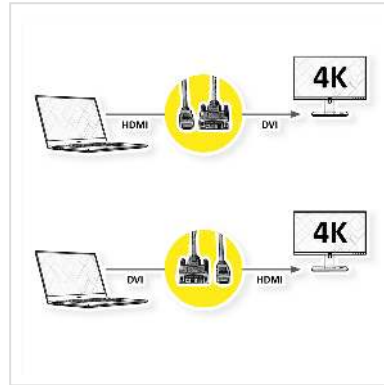

# ROLINE Monitor Cable, DVI (24+1) - HDMI, M/M, black /silver, 7.5 m

<b>Product No.</b>	11.04.5874
<b>Manufacturer</b>	ROLINE
<b>Manufacturer No.</b>	11.04.5874
<b>EAN (single piece)</b>	7611990145102

**ROLINE HDMI to DVI cable for connecting an Ultrabook, notebook/laptop or PC to a monitor, TV, beamer or projector - for screen transmissions in excellent quality with a 4K resolution of up to 3840x2160 @30Hz!**

- HDMI is a universal connection standard for the transmission of video and audio signals. Applications are primarily the connection of monitors and televisions to computers, Blu-Ray players and similar devices.
- The HDMI connection requires less space and is therefore more suitable for portable display devices (ultrabooks, notebooks/laptops) or for 2 connections on a graphics card (on a slot plate).
- The robust nylon braiding effectively protects the HDMI cable and makes it look stunning.
- High-quality, double-shielded cable (foil + braiding) with gold-plated contacts for optimum transmission of image signals
- Cable with one DVI-D (24+1) and one HDMI connector, the cable can be used in both directions
- Example of use: Connection of a TFT monitor with DVI interface to a TV tuner card with HDMI connection

## Technical specifications

Manufacturer	ROLINE
Product group	Cable
Product type	HDMI-DVI cable

Colour	black /silver
Length	7.5 m
Max. resolution	3840 x 2160 @30Hz (4K, Full HD)
side 1 connector	DVI - D 24+1 Male
side 2 connector	HDMI Male
Side 1 Connector Type	DVI-D 24+1, Dual-Link
Side 1 Connector Gender	Male
Side 2 Connector Type	HDMI Type A
Side 2 Connector Gender	Male
Area of application	External
Cable shielding	Screened
Technical particularity	Cable can be used in both directions
Weight	482.4 g
Height of packaging (single piece)	35 mm
Width of packaging (single piece)	170 mm
Depth of packaging (single piece)	170 mm
Package weight (single piece)	0.48 kg