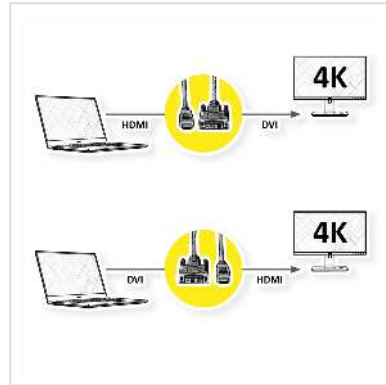

# ROLINE Monitor Cable, DVI (24+1) - HDMI, M/M, black /silver, 2 m

<b>Product No.</b>	11.04.5871
<b>Manufacturer</b>	ROLINE
<b>Manufacturer No.</b>	11.04.5871
<b>EAN (single piece)</b>	7611990144716

**ROLINE HDMI to DVI cable for connecting an ultrabook, notebook/laptop or PC to a monitor, TV or projector - for screen transmissions in excellent quality with a resolution of up to 3840x2160 @30Hz!**

- HDMI is a universal connection standard for the transmission of video and audio signals. Applications include mainly the connection of monitors and televisions to computers, BluRay players and similar devices.
- The HDMI connector requires less space and is therefore more suitable for portable display devices (ultrabooks, notebooks/laptops) or for 2 connectors on a graphics card (on a slot plate).
- The rugged nylon braid protects the cable effectively and makes it look stunning.
- High-quality, double-shielded cable (foil+braid) with gold-plated contacts for optimum transmission of image signals
- Connectors: DVI-D (24+1) to HDMI

## Technical specifications

Manufacturer	ROLINE
Product group	Cable
Product type	HDMI-DVI cable
Colour	black /silver
Length	2 m

Max. resolution	3840 x 2160 @30Hz (4K, Full HD)
side 1 connector	DVI - D 24+1 Male
side 2 connector	HDMI Male
Side 1 Connector Type	DVI-D 24+1, Dual-Link
Side 1 Connector Gender	Male
Side 2 Connector Type	HDMI Type A
Side 2 Connector Gender	Male
Area of application	External
Cable shielding	Screened
Weight	163.4 g
Height of packaging (single piece)	50 mm
Width of packaging (single piece)	180 mm
Depth of packaging (single piece)	190 mm
Package weight (single piece)	0.172 kg