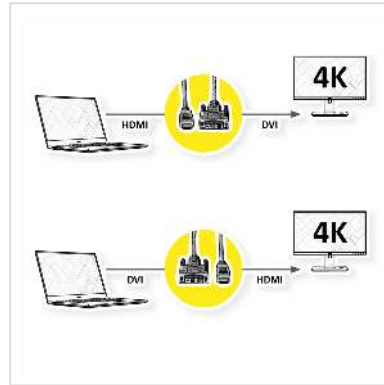

# ROLINE Monitor Cable, DVI (24+1) - HDMI, M/M, black /silver, 1 m

<b>Product No.</b>	11.04.5870
<b>Manufacturer</b>	ROLINE
<b>Manufacturer No.</b>	11.04.5870
<b>EAN (single piece)</b>	7611990144709

**roline**  
Designed for Professionals

**ROLINE HDMI to DVI cable for connecting an ultrabook, notebook/laptop or PC to a monitor, TV or projector - for screen transmissions in excellent quality with a resolution of up to 3840x2160 @30Hz!**

- HDMI is a universal connection standard for the transmission of video and audio signals. Applications include mainly the connection of monitors and televisions to computers, BluRay players and similar devices.
- The HDMI connector requires less space and is therefore more suitable for portable display devices (ultrabooks, notebooks/laptops) or for 2 connectors on a graphics card (on a slot plate).
- The rugged nylon braid protects the cable effectively and makes it look stunning.
- High-quality, double-shielded cable (foil+braid) with gold-plated contacts for optimum transmission of image signals
- Connectors: DVI-D (24+1) to HDMI

## Technical specifications

Manufacturer	ROLINE
Product group	Cable
Product type	HDMI-DVI cable
Colour	black /silver
Length	1 m

Max. resolution	3840 x 2160 @30Hz (4K, Full HD)
side 1 connector	DVI - D 24+1 Male
side 2 connector	HDMI Male
Side 1 Connector Type	DVI-D 24+1, Dual-Link
Side 1 Connector Gender	Male
Side 2 Connector Type	HDMI Type A
Side 2 Connector Gender	Male
Area of application	External
Cable shielding	Screened
Weight	103.4 g
Height of packaging (single piece)	10 mm
Width of packaging (single piece)	130 mm
Depth of packaging (single piece)	130 mm
Package weight (single piece)	0.1 kg