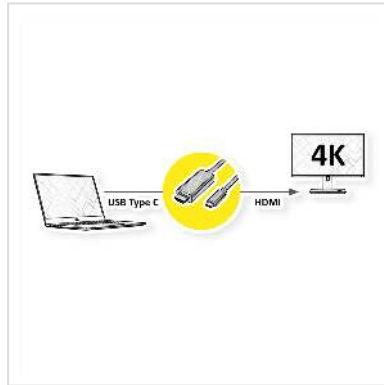

ROLINE Type C - HDMI Cable, M/M, 1 m

Product No.	11.04.5840
Manufacturer	ROLINE
Manufacturer No.	11.04.5840
EAN (single piece)	7611990145836

Connect your Macbook, Ultrabook, Notebook/Laptop or PC with USB Type C connector to an HDMI monitor, TV or projector with HDMI - with a maximum resolution of 3840x2160 @60Hz!

- USB 3.1 Type C to HDMI cable for Macbook, Ultrabook, Notebook/Laptop or PC
- This adapter allows you to mirror or extend the display of your device to any HDMI-enabled TV, projector or display
- Portable design
- No power adapter required
- Maximum resolution: 3840x2160 @60Hz
- Connectors: HDMI Male and Type C Male

Remark: Support of "Alternate Mode (DP Alt Mode)" required

Technical specifications

Manufacturer	ROLINE
Product group	Adapters, Terminators, Converters
Product type	USB-HDMI Adapter
Colour	black
Length	1 m
Max. resolution	3840 x 2160 @60Hz (4K, UHD-1)
Side 1 connection (PC)	Typ C Male

Side 2 connection (Peripherals)	HDMI Male
Side 1 Connector Type	USB Type C (USB-C)
Side 1 Connector Gender	Male
Side 2 Connector Type	HDMI Type A
Side 2 Connector Gender	Male
Area of application	External
Weight	42.6 g
Height of packaging (single piece)	20 mm
Width of packaging (single piece)	100 mm
Depth of packaging (single piece)	160 mm
Package weight (single piece)	0.054 kg