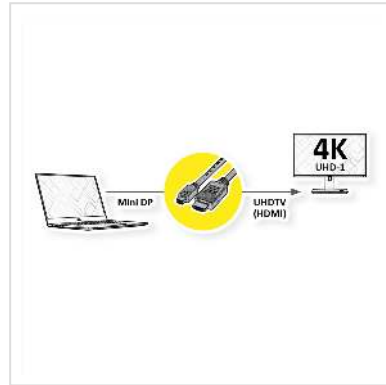

ROLINE Mini DisplayPort Cable, Mini DP-UHDTV, M/M, black, 2 m

Product No.	11.04.5796
Manufacturer	ROLINE
Manufacturer No.	11.04.5796
EAN (single piece)	7611990145225

roline
Designed for Professionals

4K

Mini DisplayPort to UHDTV cable for transferring content from your graphics card (DisplayPort) to your TV (UHDTV) - with a quality of up to 3840x2160 @60Hz, incl. audio transmission!

- UHDTV is the standard for digital video transmission in the TV/multimedia sector for e. g.: Connection of a TV set with HDMI interface to a player with Mini DisplayPort connection.
- Cable with one Mini DisplayPort and one HDTV plug. DisplayPort is signal compatible with HDMI.
- Note: A DisplayPort UHDTV cable can only be used in one direction: the Mini DisplayPort connector can only be used on the data source side (e. g. graphics card).

Technical specifications

Manufacturer	ROLINE
Product group	Cable
Product type	DP UHDTV cable
Colour	black
Length	2 m

Transfer quality	DisplayPort v1.2
Max. resolution	3840 x 2160 @60Hz (4K, UHD-1)
side 1 connector	HDTV M
side 2 connector	DisplayPort Mini M
Side 1 Connector Type	Mini DisplayPort
Side 1 Connector Gender	Male
Side 2 Connector Type	UHDTV
Side 2 Connector Gender	Male
Area of application	External
Cable shielding	Screened
Weight	96.6 g
Height of packaging (single piece)	50 mm
Width of packaging (single piece)	150 mm
Depth of packaging (single piece)	180 mm
Package weight (single piece)	0.106 kg