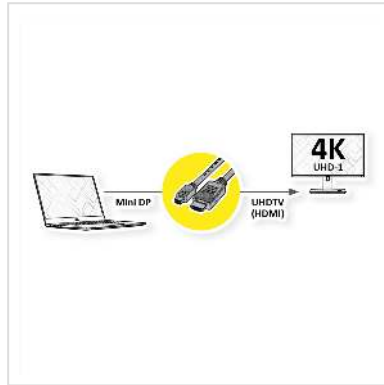

# ROLINE Mini DisplayPort Cable, Mini DP-UHDTV, M/M, black, 1 m

<b>Product No.</b>	11.04.5795
<b>Manufacturer</b>	ROLINE
<b>Manufacturer No.</b>	11.04.5795
<b>EAN (single piece)</b>	7611990145218

**roline**  
Designed for Professionals

**Mini DisplayPort to UHDTV cable for transferring content from your graphics card (DisplayPort) to your TV (UHDTV) - with a quality of up to 3840x2160 @60Hz, incl. audio transmission!**

- UHDTV is the standard for digital video transmission in the TV/multimedia sector for e. g.: Connection of a TV set with HDMI interface to a player with Mini DisplayPort connection.
- Cable with one Mini DisplayPort and one HDTV plug. DisplayPort is signal compatible with HDMI.
- Note: A DisplayPort UHDTV cable can only be used in one direction: the Mini DisplayPort connector can only be used on the data source side (e. g. graphics card).

## Technical specifications

Manufacturer	ROLINE
Product group	Cable
Product type	DP UHDTV cable
Colour	black
Length	1 m

Transfer quality	DisplayPort v1.2
Max. resolution	3840 x 2160 @60Hz (4K, UHD-1)
side 1 connector	HDTV M
side 2 connector	DisplayPort Mini M
Side 1 Connector Type	Mini DisplayPort
Side 1 Connector Gender	Male
Side 2 Connector Type	UHDTV
Side 2 Connector Gender	Male
Area of application	External
Cable shielding	Screened
Weight	54 g
Height of packaging (single piece)	20 mm
Width of packaging (single piece)	160 mm
Depth of packaging (single piece)	140 mm
Package weight (single piece)	0.048 kg