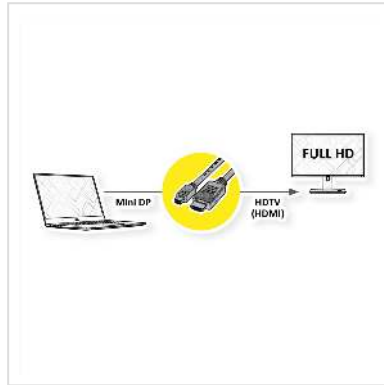

ROLINE Mini DisplayPort Cable, Mini DP-HDTV, M/M, black, 4.5 m

Product No.	11.04.5793
Manufacturer	ROLINE
Manufacturer No.	11.04.5793
EAN (single piece)	7611990134052

2K

Mini DisplayPort to HDTV cable for transferring content from your graphics card (DisplayPort) to your TV (HDTV) - with a quality of up to 1920x1080 @60Hz, incl. audio transmission!

- HDTV is the standard for digital video transmission in the TV/multimedia sector for e. g.: Connection of a TV set with HDMI interface to a player with Mini DisplayPort connection.
- Cable with one Mini DisplayPort and one HDTV plug. DisplayPort is signal compatible with HDMI.
- Note: A DisplayPort HDTV cable can only be used in one direction: the Mini DisplayPort connector can only be used on the data source side (e. g. graphics card, Macbook, Ultrabook, laptop/notebook or PC).

Technical specifications

Manufacturer	ROLINE
Product group	Cable
Product type	DisplayPort Cables
Colour	black
Length	4.5 m

Transfer quality	DisplayPort v1.1
Max. resolution	1920 x 1080 / 1920 x 1200 @60Hz (2K, Full HD)
side 1 connector	HDTV M
side 2 connector	DisplayPort Mini M
Side 1 Connector Type	Mini DisplayPort
Side 1 Connector Gender	Male
Side 2 Connector Type	HDTV
Side 2 Connector Gender	Male
Area of application	External
Cable shielding	Screened
Weight	198.7 g
Height of packaging (single piece)	35 mm
Width of packaging (single piece)	160 mm
Depth of packaging (single piece)	240 mm
Package weight (single piece)	0.2 kg