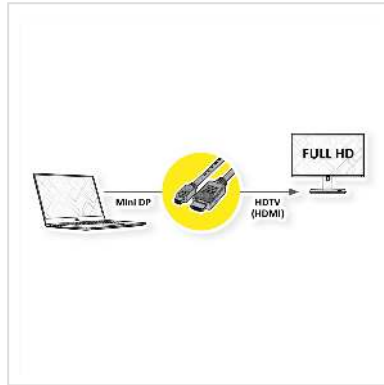

# ROLINE Mini DisplayPort Cable, Mini DP-HDTV, M/M, black, 3 m

<b>Product No.</b>	11.04.5792
<b>Manufacturer</b>	ROLINE
<b>Manufacturer No.</b>	11.04.5792
<b>EAN (single piece)</b>	7611990134038

**Mini DisplayPort to HDTV cable for transferring content from your graphics card (DisplayPort) to your TV (HDTV) - with a quality of up to 1920x1080 @60Hz, incl. audio transmission!**

- HDTV is the standard for digital video transmission in the TV/multimedia sector for e. g.: Connection of a TV set with HDMI interface to a player with Mini DisplayPort connection.
- Cable with one Mini DisplayPort and one HDTV plug. DisplayPort is signal compatible with HDMI.
- Note: A DisplayPort HDTV cable can only be used in one direction: the Mini DisplayPort connector can only be used on the data source side (e. g. graphics card, Macbook, Ultrabook, laptop/notebook or PC).

## Technical specifications

Manufacturer	ROLINE
Product group	Cable
Product type	DisplayPort Cables
Colour	black
Length	3 m

Transfer quality	DisplayPort v1.1
Max. resolution	1920 x 1080 / 1920 x 1200 @60Hz (2K, Full HD)
side 1 connector	HDTV M
side 2 connector	DisplayPort Mini M
Side 1 Connector Type	Mini DisplayPort
Side 1 Connector Gender	Male
Side 2 Connector Type	HDTV
Side 2 Connector Gender	Male
Area of application	External
Cable shielding	Screened
Weight	118.3 g
Height of packaging (single piece)	30 mm
Width of packaging (single piece)	190 mm
Depth of packaging (single piece)	180 mm
Package weight (single piece)	0.128 kg