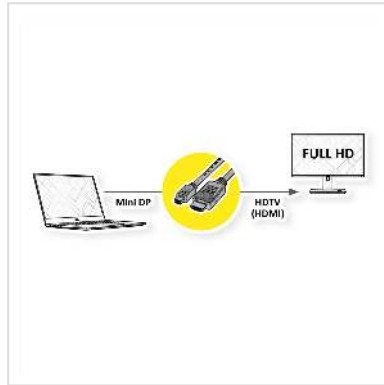

ROLINE Mini DisplayPort Cable, Mini DP-HDTV, M/M, black, 2 m

Product No.	11.04.5791
Manufacturer	ROLINE
Manufacturer No.	11.04.5791
EAN (single piece)	7611990134007

Mini DisplayPort to HDTV cable for transferring content from your graphics card (DisplayPort) to your TV (HDTV) - with a quality of up to 1920x1080 @60Hz, incl. audio transmission!

- HDTV is the standard for digital video transmission in the TV/multimedia sector for e. g.: Connection of a TV set with HDMI interface to a player with Mini DisplayPort connection.
- Cable with one Mini DisplayPort and one HDTV plug. DisplayPort is signal compatible with HDMI.
- Note: A DisplayPort HDTV cable can only be used in one direction: the Mini DisplayPort connector can only be used on the data source side (e. g. graphics card, Macbook, Ultrabook, laptop/notebook or PC).

Technical specifications

Manufacturer	ROLINE
Product group	Cable
Product type	DisplayPort Cables
Colour	black
Length	2 m

Transfer quality	DisplayPort v1.1
Max. resolution	1920 x 1080 / 1920 x 1200 @60Hz (2K, Full HD)
side 1 connector	HDTV M
side 2 connector	DisplayPort Mini M
Side 1 Connector Type	Mini DisplayPort
Side 1 Connector Gender	Male
Side 2 Connector Type	HDTV
Side 2 Connector Gender	Male
Area of application	External
Cable shielding	Screened
Weight	83.3 g
Height of packaging (single piece)	30 mm
Width of packaging (single piece)	190 mm
Depth of packaging (single piece)	180 mm
Package weight (single piece)	0.096 kg