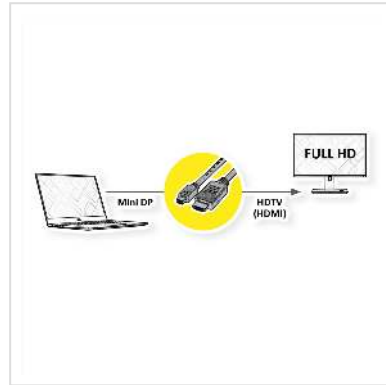

ROLINE Mini DisplayPort Cable, Mini DP-HDTV, M/M, black, 1 m

Product No.	11.04.5790
Manufacturer	ROLINE
Manufacturer No.	11.04.5790
EAN (single piece)	7611990133987

Mini DisplayPort to HDTV cable for transferring content from your graphics card (DisplayPort) to your TV (HDTV) - with a quality of up to 1920x1080 @60Hz, incl. audio transmission!

- HDTV is the standard for digital video transmission in the TV/multimedia sector for e. g.: Connection of a TV set with HDMI interface to a player with Mini DisplayPort connection.
- Cable with one Mini DisplayPort and one HDTV plug. DisplayPort is signal compatible with HDMI.
- Note: A DisplayPort HDTV cable can only be used in one direction: the Mini DisplayPort connector can only be used on the data source side (e. g. graphics card, Macbook, Ultrabook, laptop/notebook or PC).

Technical specifications

Manufacturer	ROLINE
Product group	Cable
Product type	DisplayPort Cables
Colour	black
Length	1 m

Transfer quality	DisplayPort v1.1
Max. resolution	1920 x 1080 / 1920 x 1200 @60Hz (2K, Full HD)
side 1 connector	HDTV M
side 2 connector	DisplayPort Mini M
Side 1 Connector Type	Mini DisplayPort
Side 1 Connector Gender	Male
Side 2 Connector Type	HDTV
Side 2 Connector Gender	Male
Area of application	External
Cable shielding	Screened
Weight	51.8 g
Height of packaging (single piece)	30 mm
Width of packaging (single piece)	150 mm
Depth of packaging (single piece)	130 mm
Package weight (single piece)	0.057 kg