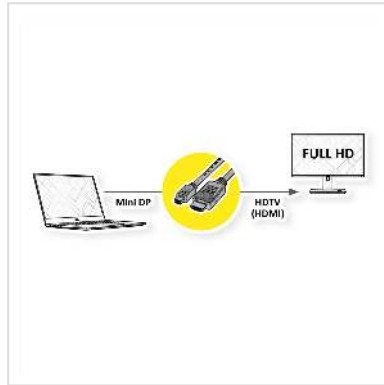

ROLINE Mini DisplayPort Cable, Mini DP-HDTV, M/M, black, 1.5 m

Product No.	11.04.5789
Manufacturer	ROLINE
Manufacturer No.	11.04.5789
EAN (single piece)	7611990191413

2K

Mini DisplayPort to HDTV cable for transferring content from your graphics card (DisplayPort) to your TV (HDTV) - with a quality of up to 1920x1080 @60Hz, incl. audio transmission!

- HDTV is the standard for digital video transmission in the TV/multimedia sector for e. g.: Connection of a TV set with HDMI interface to a player with Mini DisplayPort connection.
- Cable with one Mini DisplayPort and one HDTV plug.
- Note: A DisplayPort HDTV cable can only be used in one direction: the Mini DisplayPort connector can only be used on the data source side (e. g. graphics card, Macbook, Ultrabook, laptop/notebook or PC).

Technical specifications

Manufacturer	ROLINE
Product group	Cable
Product type	DisplayPort Cables
Colour	black
Length	1.5 m

Transfer quality	DisplayPort v1.1
Max. resolution	1920 x 1080 / 1920 x 1200 @60Hz (2K, Full HD)
side 1 connector	HDTV M
side 2 connector	DisplayPort Mini M
Side 1 Connector Type	Mini DisplayPort
Side 1 Connector Gender	Male
Side 2 Connector Type	HDTV
Side 2 Connector Gender	Male
Area of application	External
Cable shielding	Screened
Weight	64.4 g
Height of packaging (single piece)	30 mm
Width of packaging (single piece)	150 mm
Depth of packaging (single piece)	220 mm
Package weight (single piece)	0.077 kg