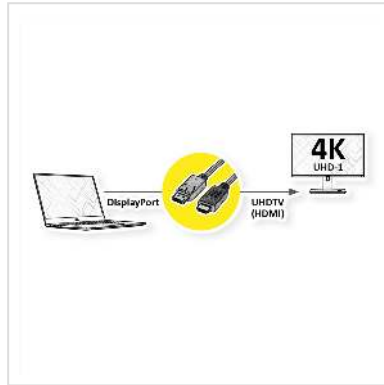

ROLINE DisplayPort Cable, DP - UHDTV, M/M, black, 3 m

Product No.	11.04.5787
Manufacturer	ROLINE
Manufacturer No.	11.04.5787
EAN (single piece)	7611990145201

DisplayPort to UHDTV cable for transferring content from your graphics card (DisplayPort) to your TV (UHDTV) - with a quality of up to 3840x2160 @60Hz, incl. audio transmission!

- HDTV is the standard for digital video transmission in the TV/multimedia sector for e. g.: Connection of a TV set with HDMI interface to a player with DisplayPort connection.
- Cable with one DisplayPort and one HDTV plug.
- Note: A DisplayPort HDTV cable can only be used in one direction: the DisplayPort connector can only be used on the data source side (e. g. graphics card).

Technical specifications

Manufacturer	ROLINE
Product group	Cable
Product type	DP UHDTV cable
Colour	black
Length	3 m
Transfer quality	DisplayPort v1.2

Max. resolution	3840 x 2160 @60Hz (4K, UHD-1)
-----------------	-------------------------------