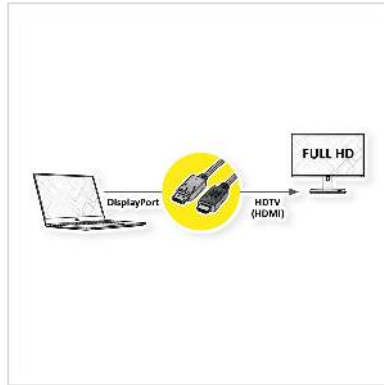

ROLINE DisplayPort Cable, DP - HDTV, M/M, black, 3 m

Product No.	11.04.5782
Manufacturer	ROLINE
Manufacturer No.	11.04.5782
EAN (single piece)	7611990133680

DisplayPort to HDTV cable for transferring content from your graphics card (DisplayPort) to your TV (HDTV) - with a quality of up to 1920x1080 @60Hz, incl. audio transmission!

- HDTV is the standard for digital video transmission in the TV/multimedia sector for e. g.: Connection of a TV set with HDMI interface to a player with DisplayPort connection.
- Cable with one DisplayPort and one HDTV plug.
- Note: A DisplayPort HDTV cable can only be used in one direction: the DisplayPort connector can only be used on the data source side (e. g. graphics card).

Technical specifications

Manufacturer	ROLINE
Product group	Cable
Product type	DP HDTV cable
Colour	black
Length	3 m
Transfer quality	DisplayPort v1.1

Max. resolution	1920 x 1080 / 1920 x 1200 @60Hz (2K, Full HD)
-----------------	---