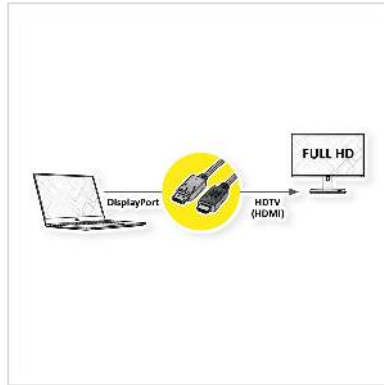

ROLINE DisplayPort Cable, DP - HDTV, M/M, black, 2 m

Product No.	11.04.5781
Manufacturer	ROLINE
Manufacturer No.	11.04.5781
EAN (single piece)	7611990133673

2K

DisplayPort to HDTV cable for transferring content from your graphics card (DisplayPort) to your TV (HDTV) - with a quality of up to 1920x1080 @60Hz, incl. audio transmission!

- HDTV is the standard for digital video transmission in the TV/multimedia sector for e. g.: Connection of a TV set with HDMI interface to a player with DisplayPort connection.
- Cable with one DisplayPort and one HDTV plug.
- Note: A DisplayPort HDTV cable can only be used in one direction: the DisplayPort connector can only be used on the data source side (e. g. graphics card).

Technical specifications

Manufacturer	ROLINE
Product group	Cable
Product type	DP HDTV cable
Colour	black
Length	2 m
Transfer quality	DisplayPort v1.1

Max. resolution	1920 x 1080 / 1920 x 1200 @60Hz (2K, Full HD)
-----------------	---