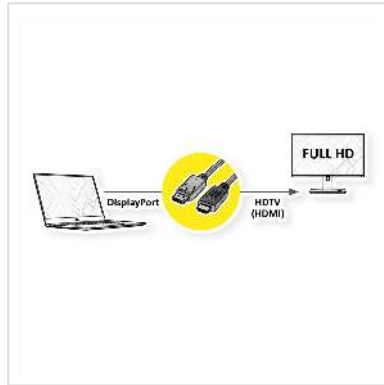

ROLINE DisplayPort Cable, DP - HDTV, M/M, black, 1 m

Product No.	11.04.5780
Manufacturer	ROLINE
Manufacturer No.	11.04.5780
EAN (single piece)	7611990133475

2K

DisplayPort to HDTV cable for transferring content from your graphics card (DisplayPort) to your TV (HDTV) - with a quality of up to 1920x1080 @60Hz, incl. audio transmission!

- HDTV is the standard for digital video transmission in the TV/multimedia sector for e. g.: Connection of a TV set with HDMI interface to a player with DisplayPort connection.
- Cable with one DisplayPort and one HDTV plug.
- Note: A DisplayPort HDTV cable can only be used in one direction: the DisplayPort connector can only be used on the data source side (e. g. graphics card).

Technical specifications

Manufacturer	ROLINE
Product group	Cable
Product type	DP HDTV cable
Colour	black
Length	1 m
Transfer quality	DisplayPort v1.1

Max. resolution	1920 x 1080 / 1920 x 1200 @60Hz (2K, Full HD)
-----------------	---