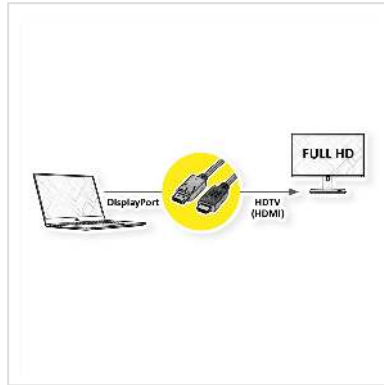

ROLINE DisplayPort Cable, DP - HDTV, M/M, black, 1.5 m

Product No.	11.04.5779
Manufacturer	ROLINE
Manufacturer No.	11.04.5779
EAN (single piece)	7611990191406

2K

DisplayPort to HDTV cable for transferring content from your graphics card (DisplayPort) to your TV (HDTV) - with a quality of up to 1920x1080 @60Hz, incl. audio transmission!

- HDTV is the standard for digital video transmission in the TV/multimedia sector for e. g.: Connection of a TV set with HDMI interface to a player with DisplayPort connection.
- Cable with one DisplayPort and one HDTV plug.
- Note: A DisplayPort HDTV cable can only be used in one direction: the DisplayPort connector can only be used on the data source side (e. g. graphics card).

Technical specifications

Manufacturer	ROLINE
Product group	Cable
Product type	DP HDTV cable
Colour	black
Length	1.5 m
Transfer quality	DisplayPort v1.1

Max. resolution	1920 x 1080 / 1920 x 1200 @60Hz (2K, Full HD)
-----------------	---