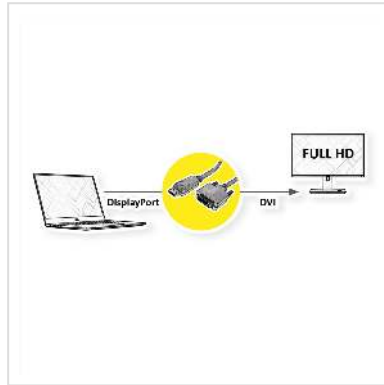

# ROLINE DisplayPort Cable, DP-DVI (24+1), LSOH, M/M, black, 3 m

<b>Product No.</b>	11.04.5773
<b>Manufacturer</b>	ROLINE
<b>Manufacturer No.</b>	11.04.5773
<b>EAN (single piece)</b>	7611990129782

**2K**

**Connect your graphics card to a monitor with DVI connection via DisplayPort - with a maximum resolution of up to 1920x1080 @60Hz!**

- DVI is the standard for digital video transmission in the computer sector.
- Display Port is the new standard for digital audio/video transmission in the TV and multimedia sector, e. g. for connecting a monitor with DVI interface to a graphic card with DisplayPort connection. The DisplayPort is signal compatible to DVI.
- Cable with one DisplayPort connector and one DVI connector
- Compliant DP v1.1 (max. 2560 x 1600 @60Hz)

**Halogen-free, flame retardant, low smoke.**

Remark: The DisplayPort to DVI cable is only working in one direction: the DisplayPort plug has to be connected to the source device (e.g. graphic card)

## Technical specifications

Manufacturer	ROLINE
Product group	Cable
Product type	DP-DVI cable

Colour	black
Length	3 m
Transfer quality	DisplayPort v1.1
Max. resolution	1920 x 1080 / 1920 x 1200 @60Hz (2K, Full HD)
side 1 connector	DisplayPort Stecker
side 2 connector	DVI (24+1) Stecker
Side 1 Connector Type	DisplayPort
Side 1 Connector Gender	Male
Side 2 Connector Type	DVI-D 24+1, Dual-Link
Side 2 Connector Gender	Male
Area of application	External
Cable shielding	Screened
Hand locking screws	yes
Material (external cable mantle)	LSOH
Cable LSOH	yes
Weight	205 g
Height of packaging (single piece)	40 mm
Width of packaging (single piece)	170 mm
Depth of packaging (single piece)	210 mm
Package weight (single piece)	0.17 kg