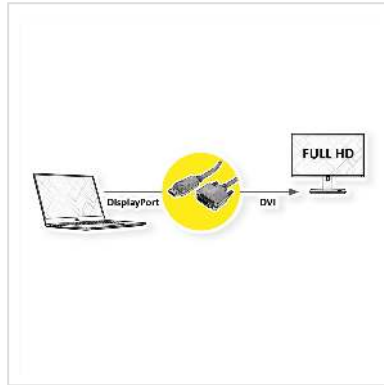

# ROLINE DisplayPort Cable, DP-DVI (24+1), LSOH, M/M, black, 1 m

<b>Product No.</b>	11.04.5771
<b>Manufacturer</b>	ROLINE
<b>Manufacturer No.</b>	11.04.5771
<b>EAN (single piece)</b>	7611990129768

**2K**

**Connect your graphics card to a monitor with DVI connection via DisplayPort - with a maximum resolution of up to 1920x1080 @60Hz!**

- DVI is the standard for digital video transmission in the computer sector.
- Display Port is the new standard for digital audio/video transmission in the TV and multimedia sector, e. g. for connecting a monitor with DVI interface to a graphic card with DisplayPort connection. The DisplayPort is signal compatible to DVI.
- Cable with one DisplayPort connector and one DVI connector
- Compliant DP v1.1 (max. 2560 x 1600 @60Hz)

**Halogen-free, flame retardant, low smoke.**

Remark: The DisplayPort to DVI cable is only working in one direction: the DisplayPort plug has to be connected to the source device (e.g. graphic card)

## Technical specifications

Manufacturer	ROLINE
Product group	Cable
Product type	DP-DVI cable

Colour	black
Length	1 m
Transfer quality	DisplayPort v1.1
Max. resolution	1920 x 1080 / 1920 x 1200 @60Hz (2K, Full HD)
Side 1 Connector Type	DisplayPort
Side 1 Connector Gender	Male
Side 2 Connector Type	DVI-D 24+1, Dual-Link
Side 2 Connector Gender	Male
Area of application	External
Cable shielding	Screened
Hand locking screws	yes
Material (external cable mantle)	LSOH
Cable LSOH	yes
Weight	94.2 g
Height of packaging (single piece)	30 mm
Width of packaging (single piece)	130 mm
Depth of packaging (single piece)	210 mm
Package weight (single piece)	0.1 kg