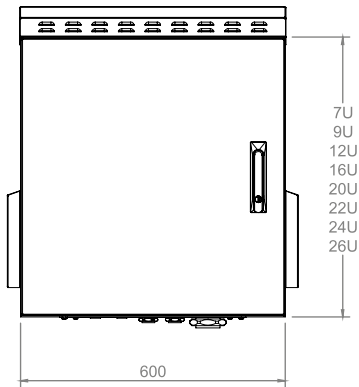

Top view

Bottom view

Inside view

Front view

Side view

Rear view

Top inside view

Front door opening angle

3 point locking system

| | A | | B | |
|-------|-------|--------|--------|--------|
| | Min | Max | Min | Max |
| D=450 | 60 mm | 185 mm | 260 mm | 385 mm |
| D=600 | 60 mm | 335 mm | 260 mm | 535 mm |