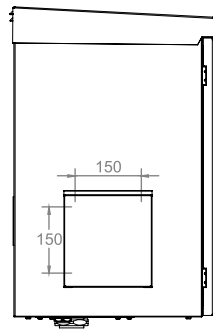

Top view

Bottom view

Inside view

Front view

Side view

Rear view

Top inside view

Front door opening angle

3 point locking system

| | A | | B | |
|-------|-------|--------|--------|--------|
| | Min | Max | Min | Max |
| D=450 | 60 mm | 185 mm | 260 mm | 385 mm |
| D=600 | 60 mm | 335 mm | 260 mm | 535 mm |