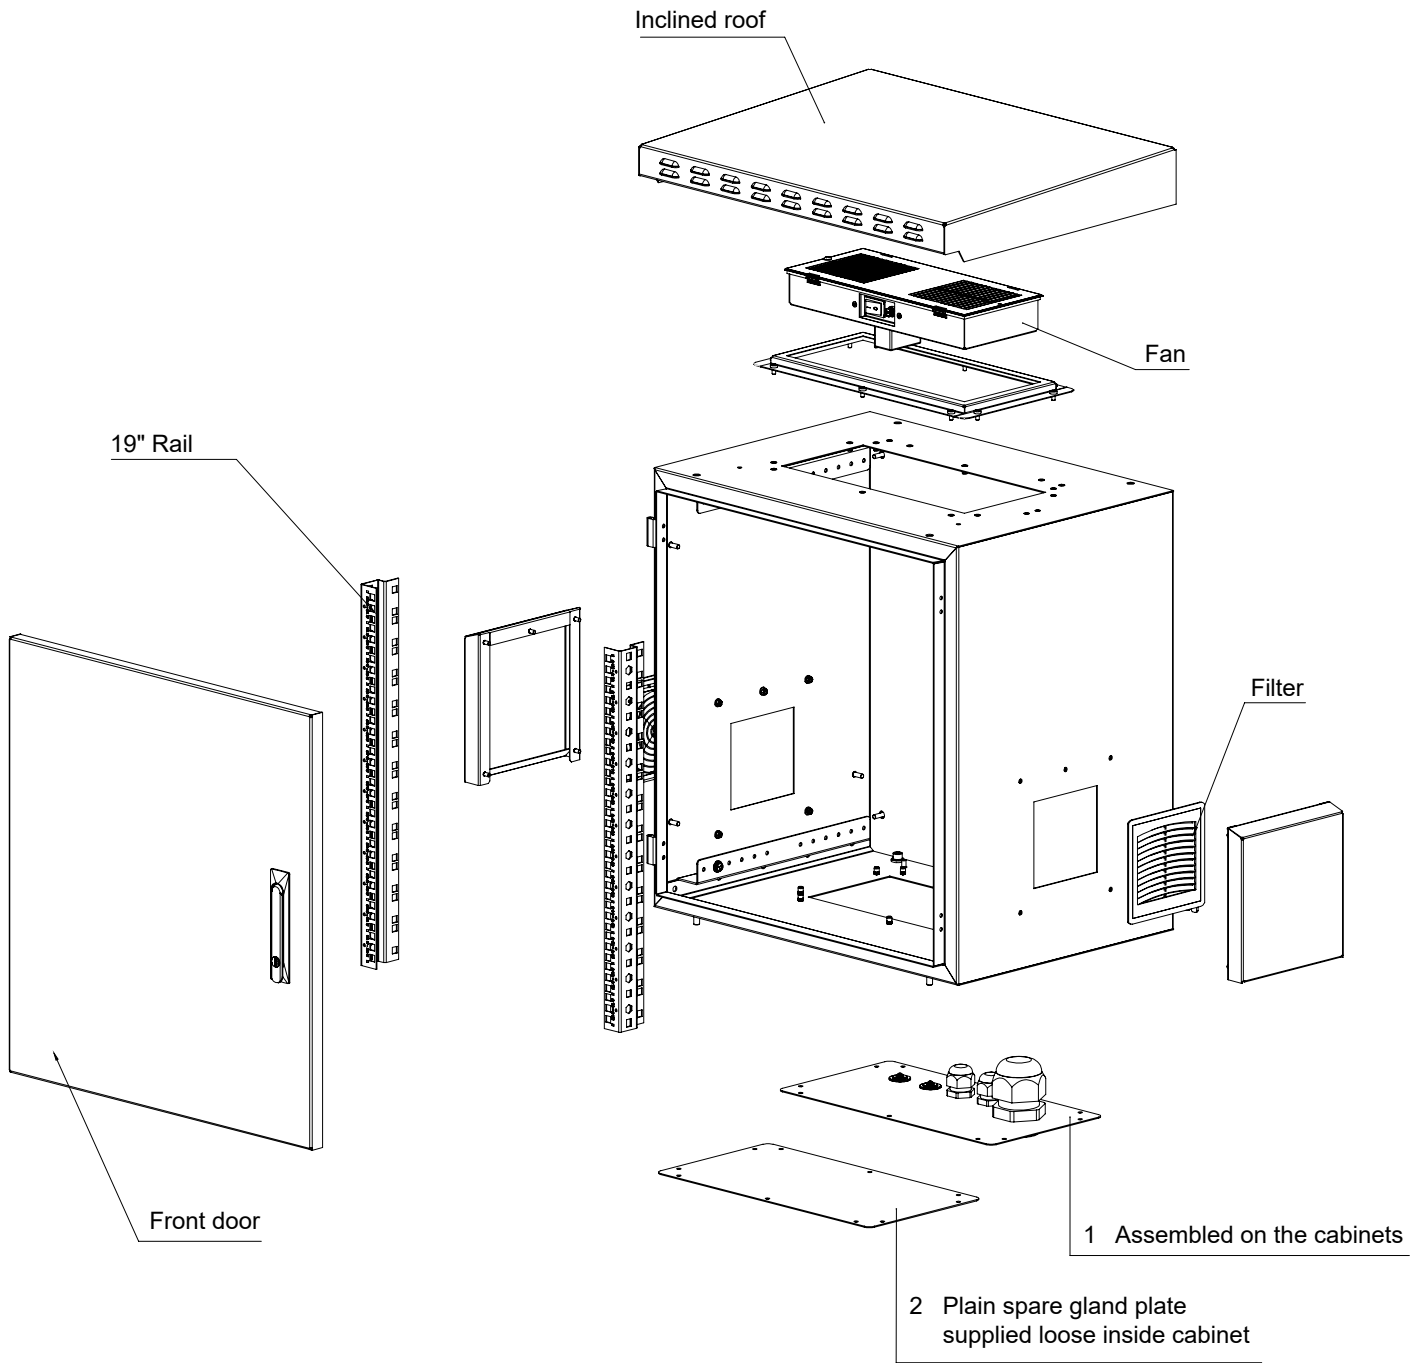

Top view

Bottom view

Inside view

Front view

Side view

Rear view

Top inside view

Front door opening angle

3 point locking system

| | A | | B | |
|-------|-------|--------|--------|--------|
| | Min | Max | Min | Max |
| D=450 | 60 mm | 185 mm | 260 mm | 385 mm |
| D=600 | 60 mm | 335 mm | 260 mm | 535 mm |

Exploded view