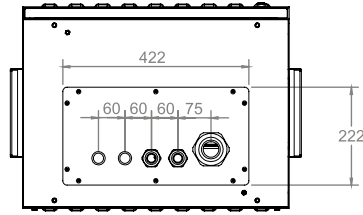

Top view

Bottom view

Inside view

Front view

Side view

Rear view

Top inside view

Front door opening angle

3 point locking system

| | A | | B | |
|-------|-------|--------|--------|--------|
| | Min | Max | Min | Max |
| D=450 | 60 mm | 185 mm | 260 mm | 385 mm |
| D=600 | 60 mm | 335 mm | 260 mm | 535 mm |