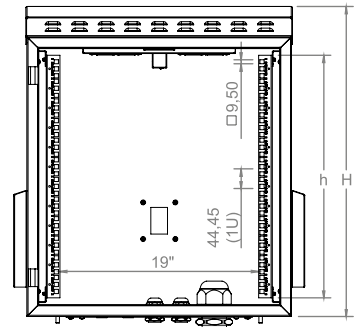

Top view

Bottom view

Inside view

Front view

Side view

Rear view

Top inside view

Front door opening angle

3 point locking system

| | A | | B | |
|-------|-------|--------|--------|--------|
| | Min | Max | Min | Max |
| D=450 | 60 mm | 185 mm | 260 mm | 385 mm |
| D=600 | 60 mm | 335 mm | 260 mm | 535 mm |