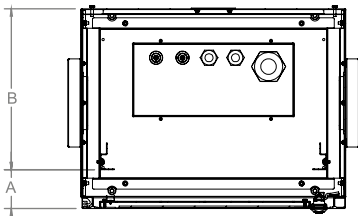

Top view

Bottom view

Inside view

Front view

Side view

Rear view

Top inside view

Front door opening angle

3 point locking system

| | A | | B | |
|-------|-------|--------|--------|--------|
| | Min | Max | Min | Max |
| D=450 | 60 mm | 185 mm | 260 mm | 385 mm |
| D=600 | 60 mm | 335 mm | 260 mm | 535 mm |