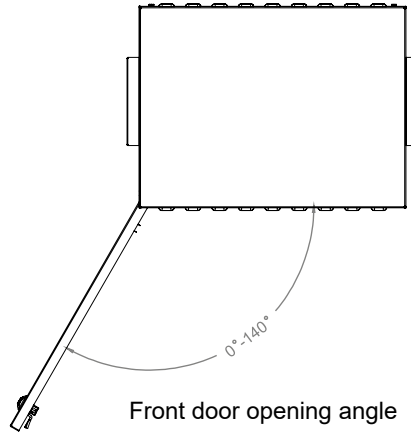

Top view

Bottom view

Inside view

Front view

Side view

Rear view

Top inside view

Front door opening angle

3 point locking system

| | A | | B | |
|-------|-------|--------|--------|--------|
| | Min | Max | Min | Max |
| D=450 | 60 mm | 185 mm | 260 mm | 385 mm |
| D=600 | 60 mm | 335 mm | 260 mm | 535 mm |