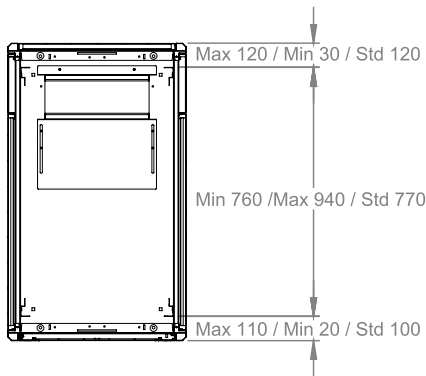

Bottom view

Detail view

Front view

Side view

Rear view

Top view

Dimensions in width and height

Isometric view

0°-120°

Front door opening angle

Max/std/min equipment mounting distance

	h	H
<b>22U</b>	978 mm	1164 mm
<b>26U</b>	1155 mm	1342 mm
<b>32U</b>	1422 mm	1609 mm
<b>36U</b>	1600 mm	1787 mm
<b>39U</b>	1733 mm	1920 mm
<b>42U</b>	1867 mm	2053 mm
<b>45U</b>	2000 mm	2187 mm
<b>47U</b>	2089 mm	2276 mm