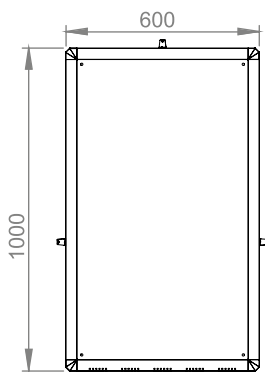

Bottom view

Detail view

Front view

Side view

Rear view

Top view

Dimensions in width and height

Isometric view

0°-120°

Front door opening angle

Max/std/min equipment mounting distance

	h	H
<b>22U</b>	978 mm	1164 mm
<b>26U</b>	1155 mm	1342 mm
<b>32U</b>	1422 mm	1609 mm
<b>36U</b>	1600 mm	1787 mm
<b>39U</b>	1733 mm	1920 mm
<b>42U</b>	1867 mm	2053 mm
<b>45U</b>	2000 mm	2187 mm
<b>47U</b>	2089 mm	2276 mm