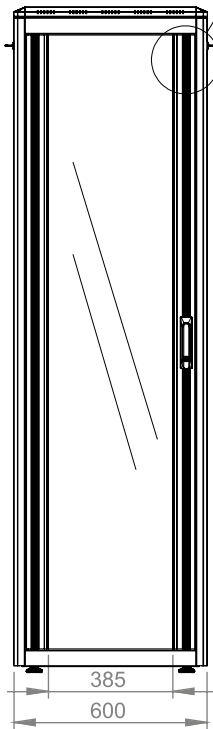

Bottom view

Detail view

Front view

Side view

Rear view

Top view

Dimensions in width and height

Isometric view

0°-120°

Front door opening angle

Max/std/min equipment mounting distance

	h	H
<b>22U</b>	978 mm	1164 mm
<b>26U</b>	1155 mm	1342 mm
<b>32U</b>	1422 mm	1609 mm
<b>36U</b>	1600 mm	1787 mm
<b>39U</b>	1733 mm	1920 mm
<b>42U</b>	1867 mm	2053 mm
<b>45U</b>	2000 mm	2187 mm
<b>47U</b>	2089 mm	2276 mm