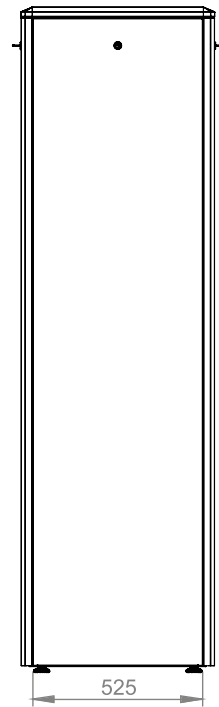

Bottom view

Detail view

Front view

Side view

Rear view

Top view

Dimensions in width and height

Isometric view

0°-120°

Front door opening angle

Max/std/min equipment mounting distance

	h	H
<b>22U</b>	978 mm	1164 mm
<b>26U</b>	1155 mm	1342 mm
<b>32U</b>	1422 mm	1609 mm
<b>36U</b>	1600 mm	1787 mm
<b>39U</b>	1733 mm	1920 mm
<b>42U</b>	1867 mm	2053 mm
<b>45U</b>	2000 mm	2187 mm
<b>47U</b>	2089 mm	2276 mm