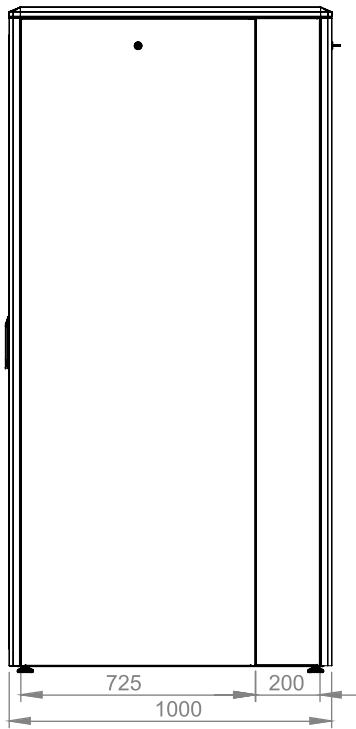

Bottom view

Detail view

Front view

Side view

Rear view

Top view

Dimensions in width and height

Isometric view

0°-120°

Front door opening angle

Max/std/min equipment mounting distance

	h	H
<b>22U</b>	978 mm	1164 mm
<b>26U</b>	1155 mm	1342 mm
<b>32U</b>	1422 mm	1609 mm
<b>36U</b>	1600 mm	1787 mm
<b>39U</b>	1733 mm	1920 mm
<b>42U</b>	1867 mm	2053 mm
<b>45U</b>	2000 mm	2187 mm
<b>47U</b>	2089 mm	2276 mm