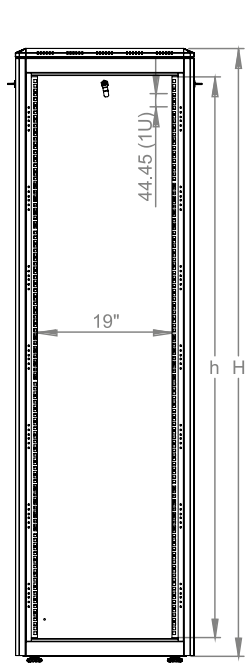

Bottom view

Detail view

Front view

Side view

Rear view

Top view

Dimensions in width and height

Isometric view

0°-120°

Front door opening angle

Max/std/min equipment mounting distance

	h	H
<b>22U</b>	978 mm	1164 mm
<b>26U</b>	1155 mm	1342 mm
<b>32U</b>	1422 mm	1609 mm
<b>36U</b>	1600 mm	1787 mm
<b>39U</b>	1733 mm	1920 mm
<b>42U</b>	1867 mm	2053 mm
<b>45U</b>	2000 mm	2187 mm
<b>47U</b>	2089 mm	2276 mm