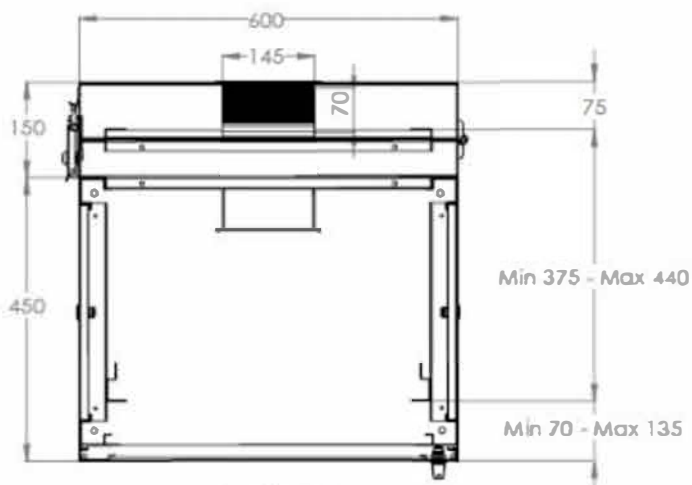

FRONT VIEW

SIDE VIEW

REAR VIEW

BOTTOM VIEW

TOP VIEW

DOUBLE SECTION OPENING ANGLE

MAX/MN  
EQUIPMENT  
MOUNTING DISTANCE

DIMENSIONS IN  
WIDTH AND HEIGHT