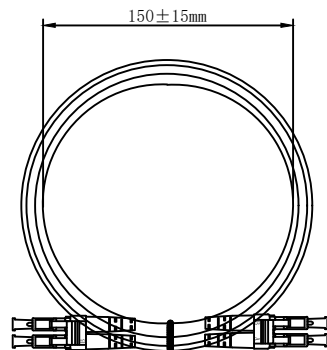

Note:  
 ROHS 2.0 & REACH Compliant  
 2. The out jacket is conform to IEC60332-1, EN60754-2, EN 61034-2  
 3. Min. Bending Radius: Static: 30mm, Dynamic: 60mm

TYPE	MULTI-MODE
Insertion Loss	≤0.3dB
Return Loss	≥30dB
Test Wavelength	850nm

ITEM NO.	Product description
21.99.8770	VALUE OM4 FIBER OPTICAL CABLE 50/125um, LC/ST, Erika violet, 0.5m
21.99.8771	VALUE OM4 FIBER OPTICAL CABLE 50/125um, LC/ST, Erika violet, 1m
21.99.8772	VALUE OM4 FIBER OPTICAL CABLE 50/125um, LC/ST, Erika violet, 2m
21.99.8773	VALUE OM4 FIBER OPTICAL CABLE 50/125um, LC/ST, Erika violet, 3m
21.99.8775	VALUE OM4 FIBER OPTICAL CABLE 50/125um, LC/ST, Erika violet, 5m
21.99.8778	VALUE OM4 FIBER OPTICAL CABLE 50/125um, LC/ST, Erika violet, 10m