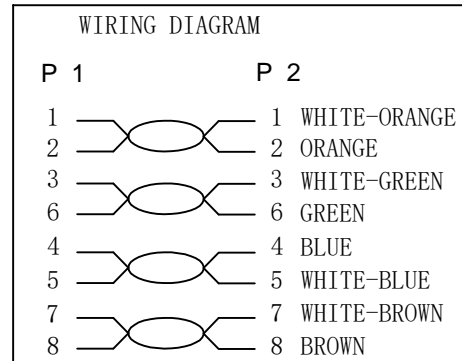

NOTE:

1. 100% OPEN SHORT, MISS WIRE TEST
2. FLUKE CHANNEL TEST
TEST LIMIT:ISO11801 Channel Class E
3. PRINT BLACK WORD:
CAT6 U/UTP 4x2x24AWG/7 PVC ISO11801 & EN50173 & ANSI/TIA568C.2
4. Reach and ROHS2.0 COMPLIANT

NO.	PARTS NAME	SPECIFICATION STANDARD	QT' Y	REMARK
		NEW		2018-03-21
BY	CHK	REVISION RECORD MODIFICATION		DATE
				REV.

COLOUR:RED (PANTONE 199C)		
ITEM NO.	LENGTH	TOLERANCE (T)
21.99.1521	0.5M	±15mm
21.99.1531	1M	±30mm
21.99.0951	1.5M	±40mm
21.99.1541	2M	±45mm
21.99.1551	3M	±60mm
21.99.1561	5M	±90mm
21.99.1571	7M	±150mm
21.99.1581	10M	±210mm