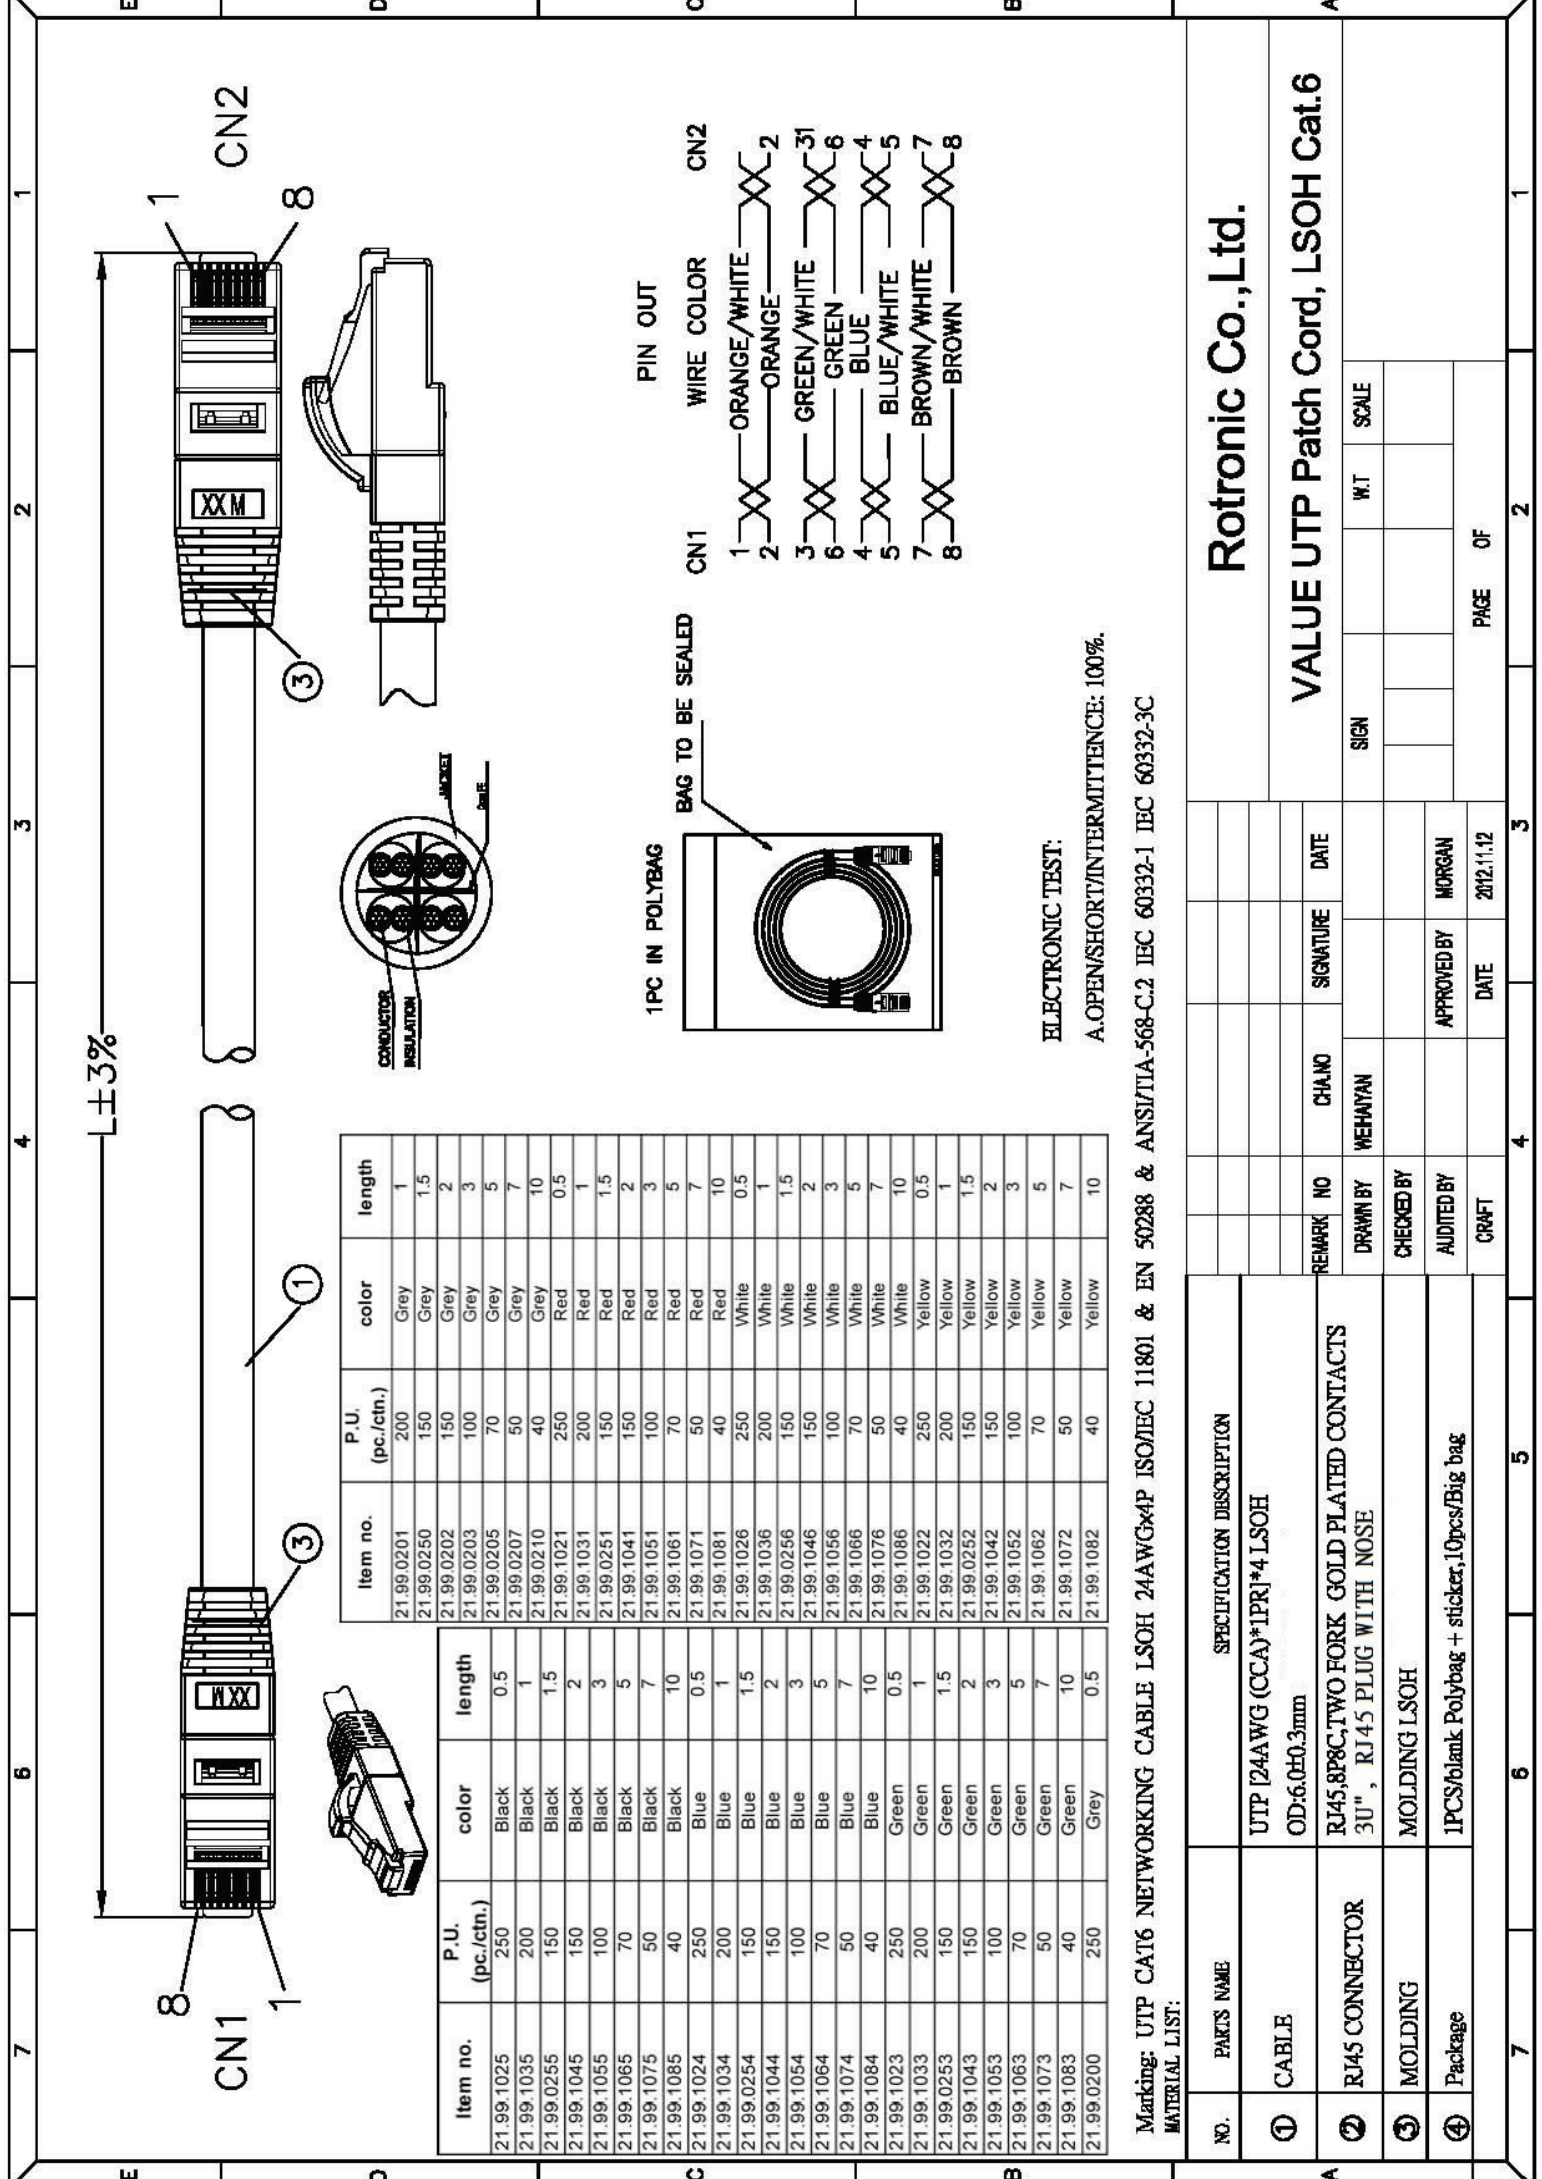

Datenblatt - Fiche technique - Data sheet

21.99.1042

VALUE UTP-Patchkabel Kat.6, LSOH, gelb, 2,0 m

Cordon VALUE Cat.6 UTP LSOH, jaune, 2,0 m

VALUE UTP Cable Cat.6, halogen-free, yellow, 2.0 m

L±3%

PIN OUT

CN1	WIRE COLOR	CN2
1	ORANGE/WHITE	2
2	ORANGE	3
3	GREEN/WHITE	6
6	GREEN	4
4	BLUE	5
5	BLUE/WHITE	7
7	BROWN/WHITE	8
8	BROWN	

ELECTRONIC TEST:
A.OPEN/SHORT/INTERMITTENCE: 100%.

Item no.	P.U. (pc./ctn.)	length	color	P.U. (pc./ctn.)	length	color
21.99.0201	200	1	Grey	200	1.5	Grey
21.99.0250	150	2	Grey	150	2	Grey
21.99.0202	150	2	Grey	100	3	Grey
21.99.0203	100	3	Grey	70	5	Grey
21.99.0205	70	5	Grey	50	7	Grey
21.99.0207	50	7	Grey	40	10	Grey
21.99.0210	40	10	Grey	250	0.5	Red
21.99.1021	250	0.5	Red	200	1	Red
21.99.1031	200	1	Red	150	1.5	Red
21.99.0251	150	1.5	Red	100	2	Red
21.99.1041	100	2	Red	70	3	Red
21.99.1051	70	3	Red	50	5	Red
21.99.1061	50	5	Red	40	7	Red
21.99.1071	40	7	Red	30	10	Red
21.99.1081	30	10	Red	250	0.5	White
21.99.1026	250	0.5	White	200	1	White
21.99.1036	200	1	White	150	1.5	White
21.99.0256	150	1.5	White	100	2	White
21.99.1046	100	2	White	70	3	White
21.99.1056	70	3	White	50	5	White
21.99.1066	50	5	White	40	7	White
21.99.1076	40	7	White	30	10	White
21.99.1086	30	10	White	250	0.5	Yellow
21.99.1022	250	0.5	Yellow	200	1	Yellow
21.99.1032	200	1	Yellow	150	1.5	Yellow
21.99.0252	150	1.5	Yellow	100	2	Yellow
21.99.1042	100	2	Yellow	70	3	Yellow
21.99.1052	70	3	Yellow	50	5	Yellow
21.99.1062	50	5	Yellow	40	7	Yellow
21.99.1072	40	7	Yellow	30	10	Yellow
21.99.1082	30	10	Yellow	250	0.5	Grey
21.99.0200	250	0.5	Grey			

Marking: UTP CAT6 NETWORKING CABLE LSOH 24AWGx4P ISOMEC 11801 & EN 50288 & ANSI/ITA-568-C.2 IEC 60332-1 IEC 60332-3C
MATERIAL LIST:

NO.	PKTS NAME	SPECIFICATION DESCRIPTION
①	CABLE	UTP [24AWG (CCA)*1PR]*4 LSOH OD:6.0±0.3mm
②	RJ45 CONNECTOR	RJ45,8P8C,TWO FORK GOLD PLATED CONTACTS 30", RJ45 PLUG WITH NOSE
③	MOLDING	MOLDING LSOH
④	Package	1PCS/blank Polybag + sticker, 10pcs/Big bag