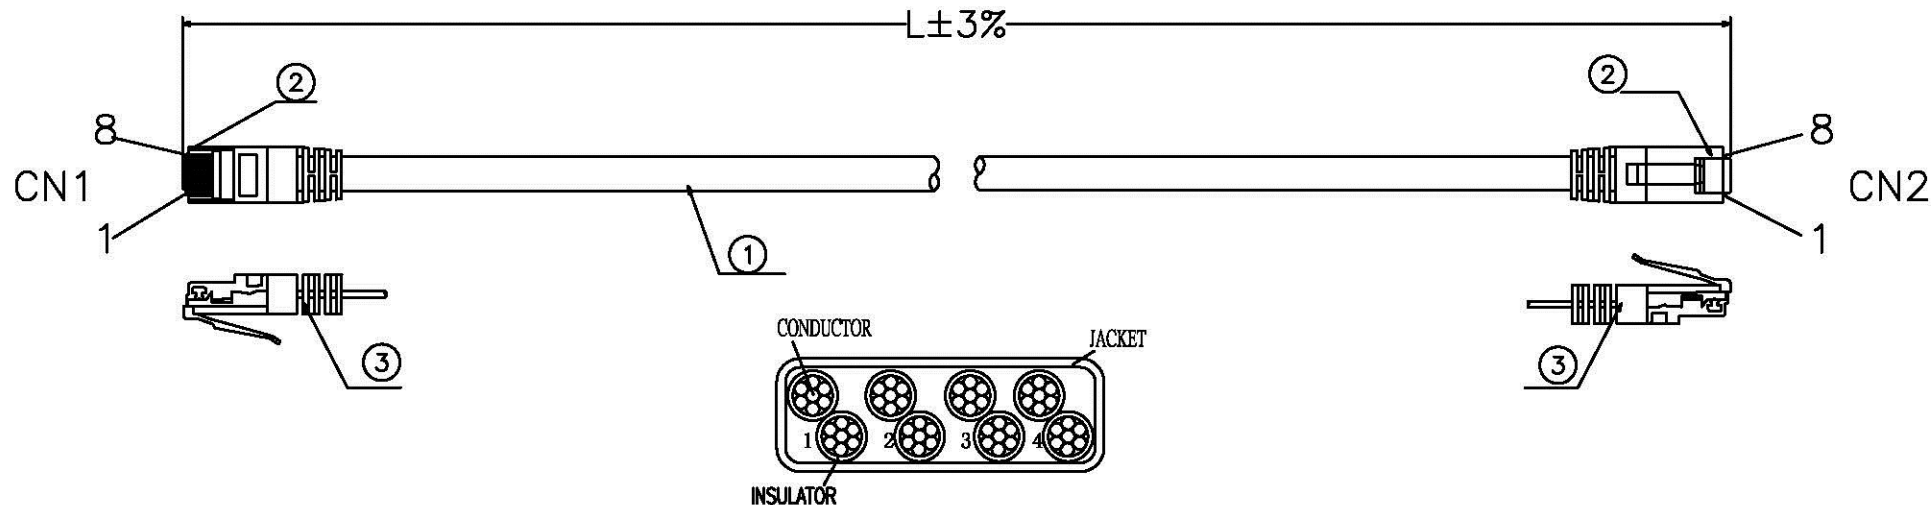

Datenblatt - Fiche technique - Data sheet

21.99.0965

VALUE UTP-Patchkabel konf. Kat. 6, schwarz, 5,0 m, extra-flach

Cordon VALUE Cat.6 UTP confectionné, noir, 5,0 m, plat

VALUE UTP Patch Cord, Cat.6, black, 5.0 m, extra-flat

MATERIAL LIST:

NO.	PARTS NAME	SPECIFICATION DESCRIPTION
①	CABLE	(7/0.10BA*1PR)*4P COLOR: BLACK OD:1.5±0.2*6.2±0.2mm
②	RJ45 CONNECTOR	RJ45,8P8C,GOLD PLATED CONTACTS
③	MOLDING PVC	MOLDING PVC 50P COLOR: BLACK

CABLE MARKING: CAT.6 UTP FLAT CABLE

ELECTRONIC TEST:

A.OPEN/SHORT/INTERMITTENCE: 100%.

item no.	length	color
21.99.0960	0.5m	black
21.99.0961	1m	black
21.99.0962	2m	black
21.99.0963	3m	black
21.99.0965	5m	black

PIN OUT

ITEM NO.	21.99.0960,, 21.99.0961, 21.99.0962, 21.99.0963, 21.99.0965				
DESC.	VALUE Cat. 6 UTP Flat Patch Cord, black				
APPROVED BY					
DATE	2012.03.20	PAGE			OF

rotronic