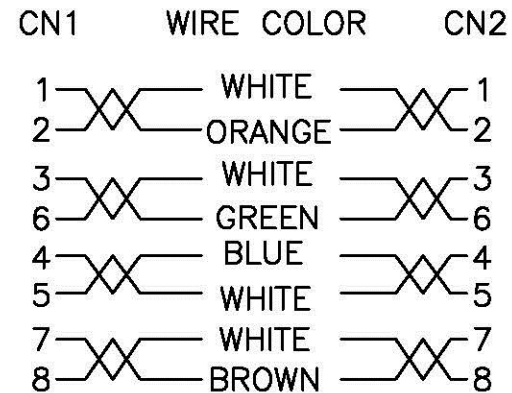

Datenblatt - Fiche technique - Data sheet

21.99.0965

VALUE UTP-Patchkabel konf. Kat. 6, schwarz, 5,0 m, extra-flach

Cordon VALUE Cat.6 UTP confectionné, noir, 5,0 m, plat

VALUE UTP Patch Cord, Cat.6, black, 5.0 m, extra-flat

MATERIAL LIST:

NO.	PARTS NAME	SPECIFICATION DESCRIPTION
①	CABLE	(7/0.10BA*1PR)*4P COLOR: BLACK OD:1.5±0.2*6.2±0.2mm
②	RJ45 CONNECTOR	RJ45,8P8C,GOLD PLATED CONTACTS
③	MOLDING PVC	MOLDING PVC 50P COLOR: BLACK

CABLE MARKING: CAT.6 UTP FLAT CABLE

ELECTRONIC TEST:

A.OPEN/SHORT/INTERMITTENCE: 100%.

item no.	length	color
21.99.0960	0.5m	black
21.99.0961	1m	black
21.99.0962	2m	black
21.99.0963	3m	black
21.99.0965	5m	black

PIN OUT

ITEM NO.	21.99.0960,, 21.99.0961, 21.99.0962, 21.99.0963, 21.99.0965				
DESC.	VALUE Cat. 6 UTP Flat Patch Cord, black				
APPROVED BY					
DATE	2012.03.20	PAGE			OF

rotronic