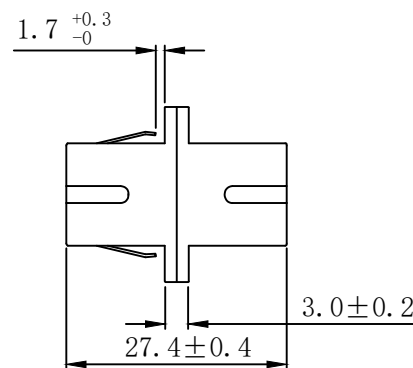

NOTE:
RoHS 2.0 & Reach Compliant

Insertion Loss (dB)	≤0.20
Operating Temperature (°C)	-40 ~ +80
Storage Temperature (°C)	-40 ~ +85

MATERIAL LIST:

⑤	SC Sleeve Ceramic	1pcs	
④	SC Blue Bush	2pcs	
③	SC Simplex Blue Body with flange	2pcs	
②	SC Simplex Metal Mount	1pcs	
①	SC Black Dust Cap	2pcs	
NO.	SPECIFICATION STANDARD	QT'Y	REMARK

21.99.0670	Value SC Simplex Plastic Body, w/Flange (OS2)
------------	---

ITEM NO.	Product description
----------	---------------------

SECOMP

NEW

2022-02-07

A

BY	CHK	REVISION RECORD MODIFICATIONS	DATE	REV.
----	-----	-------------------------------	------	------