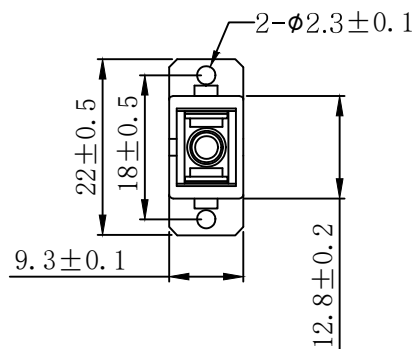

NOTE:
RoHS 2.0 & Reach Compliant

Insertion Loss (dB)	≤0.20
Operating Temperature (°C)	-40 ~ +80
Storage Temperature (°C)	-40 ~ +85

MATERIAL LIST:

⑤	SC Sleeve Ceramic	1pcs	
④	SC Blue Bush	2pcs	
③	SC Simplex Blue Body with flange	2pcs	
②	SC Simplex Metal Mount	1pcs	
①	SC Black Dust Cap	2pcs	
NO.	SPECIFICATION STANDARD	QT'Y	REMARK

21.99.0670	Value SC Simplex Plastic Body, w/Flange (OS2)
------------	---

ITEM NO.	Product description
----------	---------------------

SECOMP

NEW

2022-02-07

A

BY	CHK	REVISION RECORD MODIFICATIONS	DATE	REV.
----	-----	-------------------------------	------	------