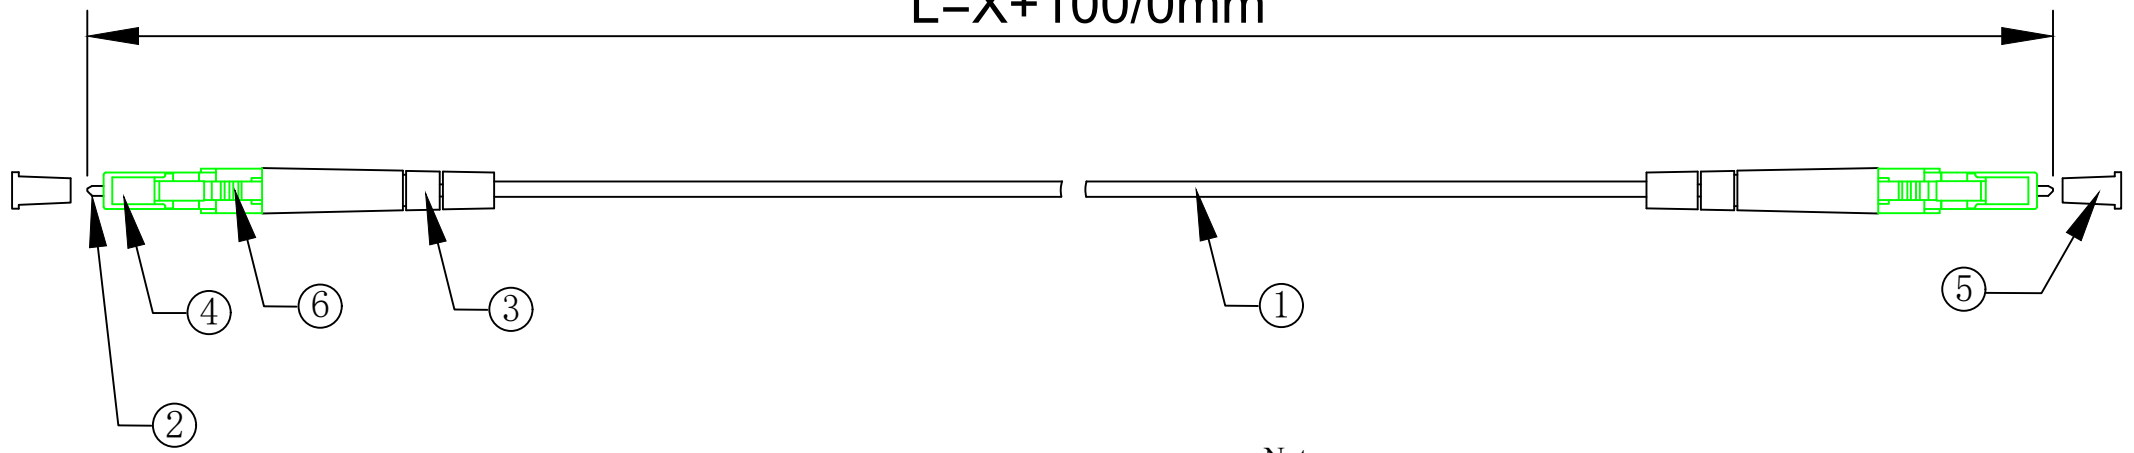

$$L=X+100/0\text{mm}$$

Note:

RoHS 2.0 and REACH Compliant

Test Grade Designation: Each to Reference		
Grade IL/RL	SINGLE-MODE	
Insertion Loss (IL)	≤0.3dB	IEC 61300-3-4
Return Loss (RL)	APC ≥60dB	IEC 61300-3-6
Test Wavelength	1310nm	
End face inspection	×400	

**MATERIAL LIST:**

⑥	LC Simplex Clip Green	2pcs	
⑤	LC Dust Cap White	2pcs	
④	LC Simplex Connector Green	2pcs	
③	LC 3.0 Boot White	2pcs	
②	LC/APC SM Ferrule	2pcs	
①	Fiber Optical Cable Simplex OS2 9/125 (G657.A2) Ø3.0mm LSZH White Armored (only Stainless steel spiral pipe, no Stainless Steel braiding)	L+0.1m	

ITEM NO.	LENGTH
21. 15. 8600	1m
21. 15. 8601	2m
21. 15. 8602	3m
21. 15. 8603	5m

DESC. Roline FO Jumper Armoured cable, OS2 Simplex, LSOH, LC/APC-LC/APC

NO.	SPECIFICATION STANDARD	QT' Y	REMARK
BY	CHK	REVISION RECORD MODIFICATIONS	DATE REV.