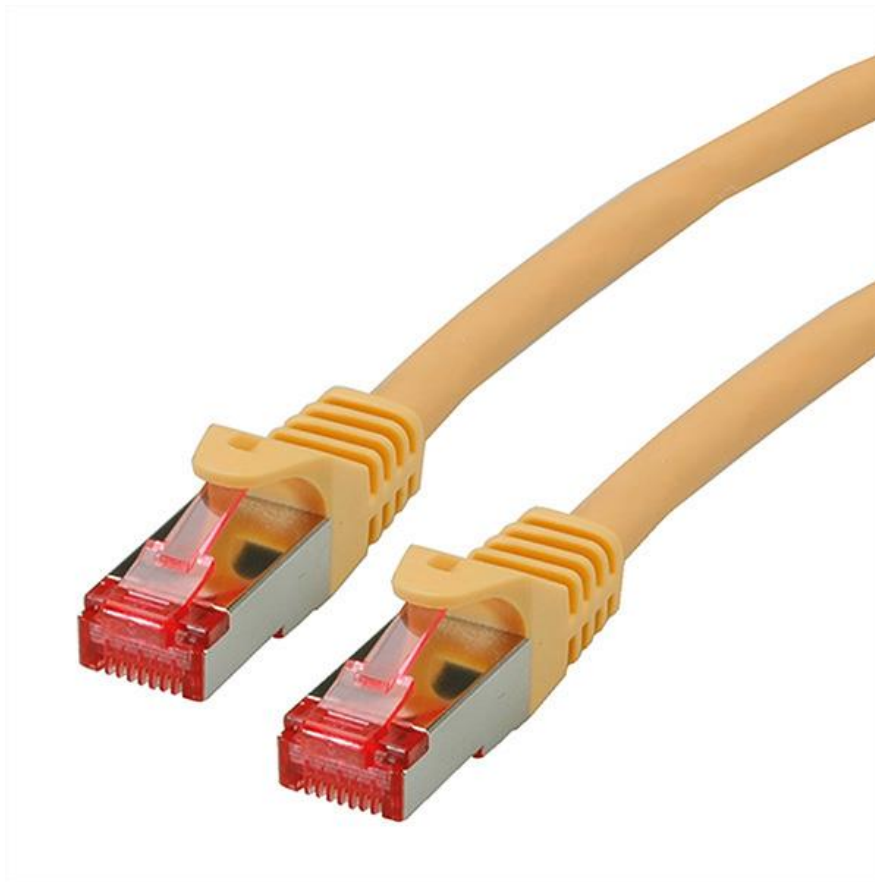

Datenblatt - Fiche technique - Data sheet

21.15.2621

ROLINE Patchkabel Kat.6 S/FTP (PiMF), Component Level, LSOH, gelb, 1,0 m

Cordon ROLINE S/FTP(PiMF) Cat.6, LSOH, Component Level, jaune, 1,0 m

ROLINE S/FTP Patch Cord Cat.6 Component Level, LSOH, yellow, 1.0 m