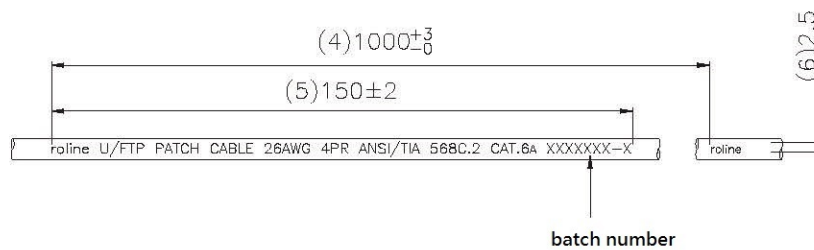

Datenblatt - Fiche technique - Data sheet

21.15.1682

ROLINE UTP Kabel, Kat. 6a, Litze, 300 m

ROLINE Câble UTP Cat. 6a / 10 Gigabit, fils tressés, 300 m

ROLINE UTP Cable Cat.6a, Stranded, 300 m

SCALE 8/1

SCALE 1/2

SCALE 1/1

roline U/FTP PATCH CABLE 26AWG 4PR ANSI/TIA 568C.2 CAT.6A XXXXXXXX-X

Specification:

1. Twisted pair wiring: T568B
2. Copper conductor: 26 AWG
3. XXXXXXXX-X: Batch number
4. Print legend: grey color with blue printing
5. Jacket material: PVC
6. Conductor OD:
 - Blue & White/Blue: 1.03 ± 0.01
 - Green & White/Green: 1.03 ± 0.01
 - Orange & White/ Orange: 1.03 ± 0.01
 - Brown & White/ Brown: 1.03 ± 0.01
7. Please add meter printing
0001、0002、0003.....9999 at the end of patch cord if they will be shipped as cable products
(Please be noted that printing without "M")

Item no.	21.15.1682		
Description	ROLINE Cat. 6a UTP Lan Cable, stranded, 300m, grey		
"#": Matching DIM.	DRAWING	19. Au1. 2014	byz
"*": Important DIM.	CHECK	19. Au1. 2014	Jane
Others General DIM.	APPROVAL	19. Au1. 2014	Frank
GENERAL TOLERANCE OF DIMENSIONS	DATE	NAME	
X.XXX ±0.005 X.XX ±0.05 X.X ±0.1	SCALE	1/1 (A4)	UNIT mm
	DRAWING NO.		
	DRAWING CLASSIFICATION		S SHEET 1 OF 1