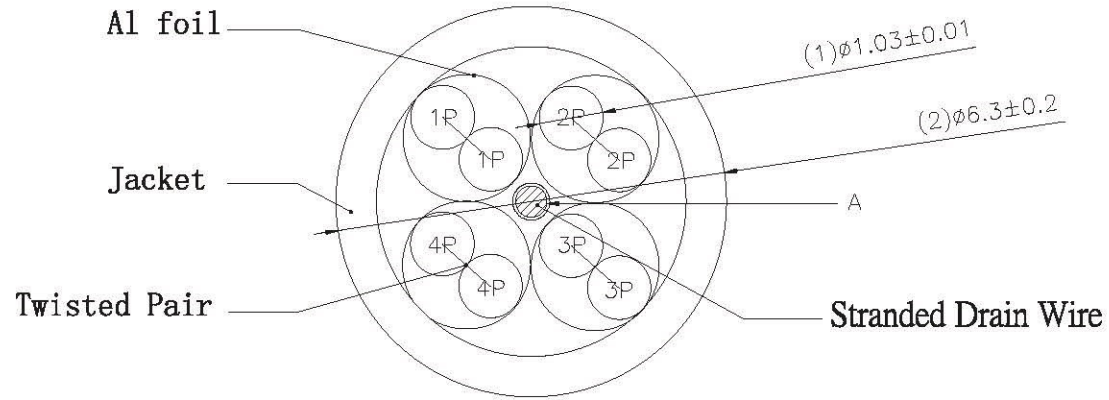

Datenblatt - Fiche technique - Data sheet

21.15.1682

ROLINE UTP Kabel, Kat. 6a, Litze, 300 m

ROLINE Câble UTP Cat. 6a / 10 Gigabit, fils tressés, 300 m

ROLINE UTP Cable Cat.6a, Stranded, 300 m

SCALE 8/1

SCALE 1/2

SCALE 1/1

roline U/FTP PATCH CABLE 26AWG 4PR ANSI/TIA 568C.2 CAT.6A XXXXXXXX-X

Specification:

1. Twisted pair wiring: T568B
2. Copper conductor: 26 AWG
3. XXXXXXXX-X: Batch number
4. Print legend: grey color with blue printing
5. Jacket material: PVC
6. Conductor OD:
 - Blue & White/Blue: 1.03 ± 0.01
 - Green & White/Green: 1.03 ± 0.01
 - Orange & White/ Orange: 1.03 ± 0.01
 - Brown & White/ Brown: 1.03 ± 0.01
7. Please add meter printing
0001、0002、0003.....9999 at the end of patch cord if they will be shipped as cable products
(Please be noted that printing without "M")

Item no.	21.15.1682		
Description	ROLINE Cat. 6a UTP Lan Cable, stranded, 300m, grey		
"#": Matching DIM.	DRAWING	19. Au1. 2014	byz
"*": Important DIM.	CHECK	19. Au1. 2014	Jane
Others General DIM.	APPROVAL	19. Au1. 2014	Frank
GENERAL TOLERANCE OF DIMENSIONS	DATE	NAME	
X.XXX ±0.005 X.XX ±0.05 X.X ±0.1	SCALE	1/1 (A4)	UNIT mm
	DRAWING NO.		
	DRAWING CLASSIFICATION		S SHEET 1 OF 1