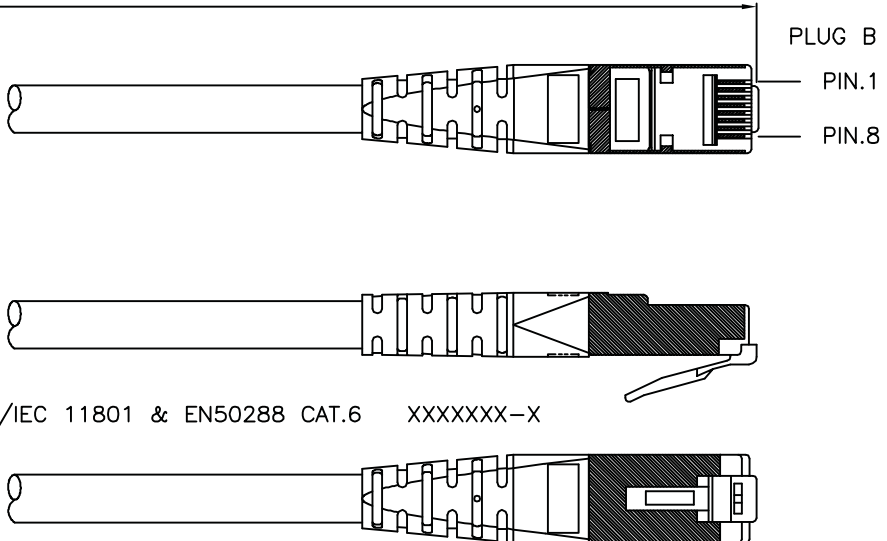

1 2 3 4 5 6

Total length (optional)

roline S/FTP PATCH CABLE 26AWG 4PR ISO/IEC 11801 & EN50288 CAT.6 XXXXXXXX-X

- (1) Jacket Color : Green(RAL6029)
- (2) Wiring:T568B

item no.	length	tolerance
21.15.1313	0.3M	+20 -0
21.15.1323	0.5M	+20 -0
21.15.1333	1M	+20 -0
21.15.0826	1.5M	+20 -0
21.15.1343	2M	+20 -10
21.15.1353	3M	+20 -10
21.15.1363	5M	+30 -20
21.15.1373	7M	+30 -20
21.15.1383	10M	+30 -20
21.15.1393	15M	+30 -20
21.15.1403	20M	+70 -30

Specification :

Material :

- RJ45 Plug :
 - Housing : Polycarbonate,Transparent color.
 - Contact material : Phosphor Bronze with 50-60 micro-inch Nickel plated.
 - Contact finished : Min. 50 micro-inch Gold plated on surface contact area.
 - Shield : Bronze with Nickel plated.
- Molding : PVC.
- Cable :
 - Jacket : PVC.
 - Conductor : 26 AWG stranded copper.
 - Isolation : PE.
 - Shield : Aluminum Foil Shielded for Each Pair, Tin Copper Braid.
- Cable structure : S/FTP, 4 twisted pair.
- Minimum Bending Radius: 50mm

item no	21.15.1313	21.15.1323	21.15.1333	21.15.0826	21.15.1343
	21.15.1353	21.15.1363	21.15.1373	21.15.1383	21.15.1393

Desc		ROLINE Cat 6 S/FTP Patch Cord,Green			
"#": Matching DIM.	DRAWING	23.JuL.2016	byz		
"*": Important DIM.	CHECK	23.JuL.2016	Jane		
Others General DIM.	APPROVAL	23.JuL.2016	Jaimy		
GENERAL TOLERANCE OF DIMENSIONS		DATE	NAME		
X.XXX ±0.005	X.XX ±0.05	SCALE	1/1 (A4)	UNIT	mm
X.X ±0.1		DRAWING NO.		DRAWING CLASSIFICATION	
		S		SHEET 1 OF 1	

No.	MODIFIED AREA	ORIGINAL	MODIFY	DATE	MODIFIER

1 2 3 4 5 6 10cm