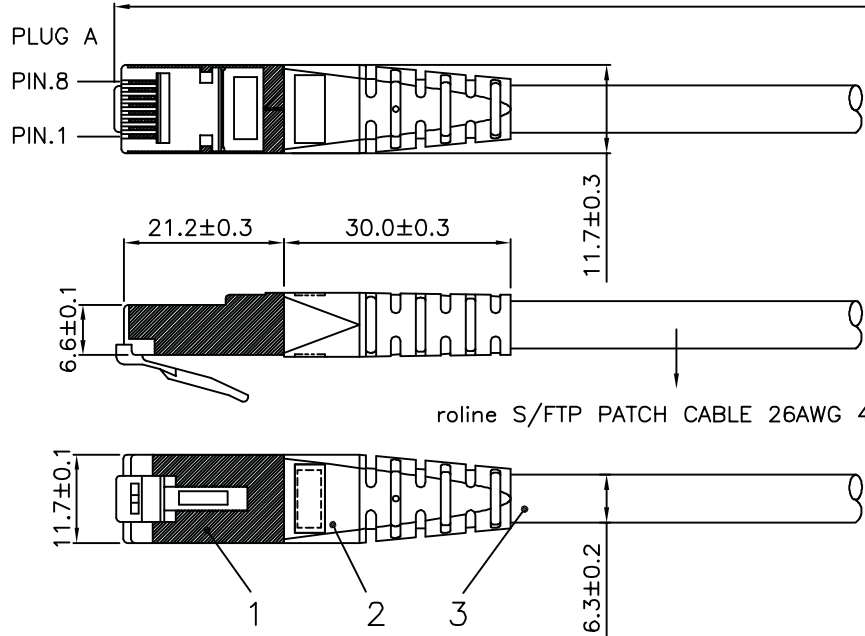

1 2 3 4 5 6

Total length (optional)

roline S/FTP PATCH CABLE 26AWG 4PR ISO/IEC 11801 & EN50288 CAT.6 XXXXXXXX-X

- (1) Jacket Color : Green(RAL6029)
- (2) Wiring:T568B

item no.	length	tolerance
21.15.1313	0.3M	+20 -0
21.15.1323	0.5M	+20 -0
21.15.1333	1M	+20 -0
21.15.0826	1.5M	+20 -0
21.15.1343	2M	+20 -10
21.15.1353	3M	+20 -10
21.15.1363	5M	+30 -20
21.15.1373	7M	+30 -20
21.15.1383	10M	+30 -20
21.15.1393	15M	+30 -20
21.15.1403	20M	+70 -30

Specification :

Material :

- RJ45 Plug :
 - Housing : Polycarbonate,Transparent color.
 - Contact material : Phosphor Bronze with 50-60 micro-inch Nickel plated.
 - Contact finished : Min. 50 micro-inch Gold plated on surface contact area.
 - Shield : Bronze with Nickel plated.
- Molding : PVC.
- Cable :
 - Jacket : PVC.
 - Conductor : 26 AWG stranded copper.
 - Isolation : PE.
 - Shield : Aluminum Foil Shielded for Each Pair, Tin Copper Braid.
- Cable structure : S/FTP, 4 twisted pair.
- Minimum Bending Radius: 50mm

item no	21.15.1313	21.15.1323	21.15.1333	21.15.0826	21.15.1343
	21.15.1353	21.15.1363	21.15.1373	21.15.1383	21.15.1393

Desc		ROLINE Cat 6 S/FTP Patch Cord,Green			
"#": Matching DIM.	DRAWING	23.JuL.2016	byz		
"*": Important DIM.	CHECK	23.JuL.2016	Jane		
Others General DIM.	APPROVAL	23.JuL.2016	Jaimy		
GENERAL TOLERANCE OF DIMENSIONS		DATE	NAME		
X.XXX ±0.005	X.XX ±0.05	SCALE	1/1 (A4)	UNIT	mm
X.X ±0.1		DRAWING NO.		DRAWING CLASSIFICATION	
		S		SHEET 1 OF 1	

No.	MODIFIED AREA	ORIGINAL	MODIFY	DATE	MODIFIER

1 2 3 4 5 6 10cm