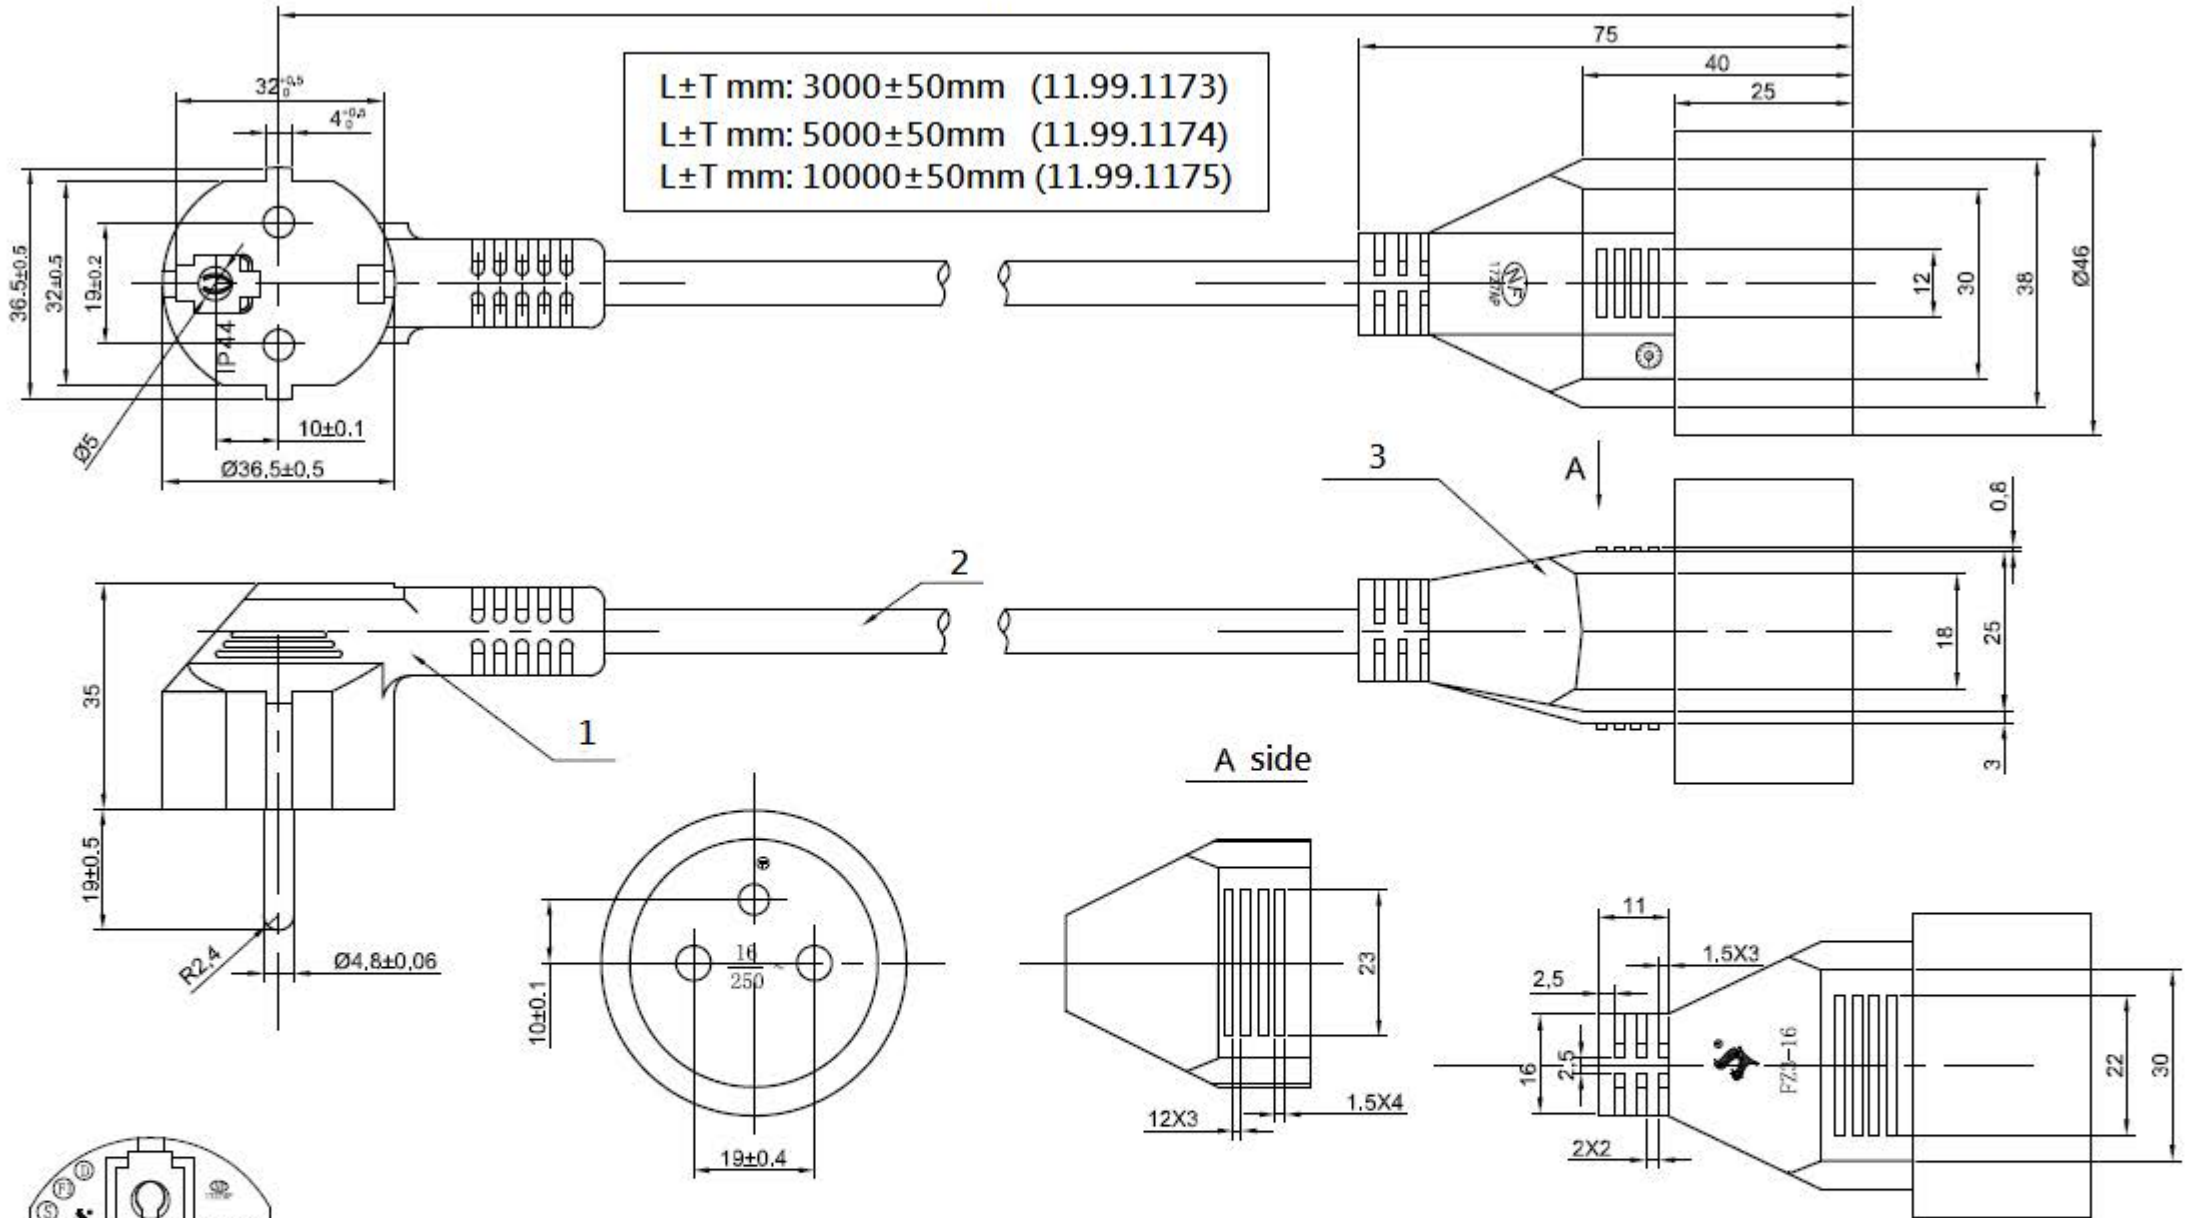

L±T mm

L±T mm: 3000±50mm (11.99.1173)
 L±T mm: 5000±50mm (11.99.1174)
 L±T mm: 10000±50mm (11.99.1175)

RoHS and REACH Compliant

Desc.	VALUE Power Extension Cable, UTE	19.99.1173/19.99.1174/19.99.1175		Material	PVC		
3	Extension plug, FZ3-16	SECOMP		Rated	16A 250V ~		
2	Flexible Cable H05VV-F 3G*1.5mm2			EDITION	A4	Dr.No.	
1	Schuko plug, JT003	Approval	VDE/NF			Color	White
Part	Description	DO NOT SCALE	DATE			All Dimensions in mm	
							2018-8-30