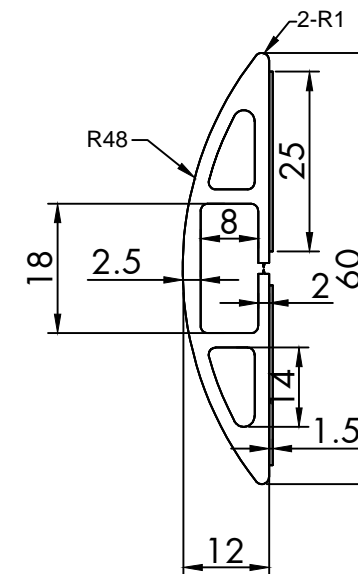

CONFIGURATION DETAILS OF  
UNDIMENSIONED FEATURES  
MAY VARY

REVISIONS			
REV	DESCRIPTION	DATE	APPROVED
A0	INITIAL RELEASE	2022.09.26	

Accessory:  
PE foam rubber

- TPE(Halogen free),colour:black
  - For securely laying cables and wires and for protecting them from damage
  - For use as a channel for cables running along the wall, baseboard or flooring
  - The cable duct offers enough space for all kinds of image, data, audio or power cables
  - Can be mounted on a wall by means of PE foam rubber
  - Can be shortened by means of a Scissors
- RoHS2.0(2011/65/EU) AND (2015/863/EU) WITH REACH COMPLIANT

NAME	Roline TPE 60mm Flex Cable Duct 180cm, black		
ITEM NO.	19.08.3105		
<b>SECOMP</b>	MAPE	TOLERANCE	
		X.	±1.00
	DRAW BY	SCALE	MM
		PAGE	1/1