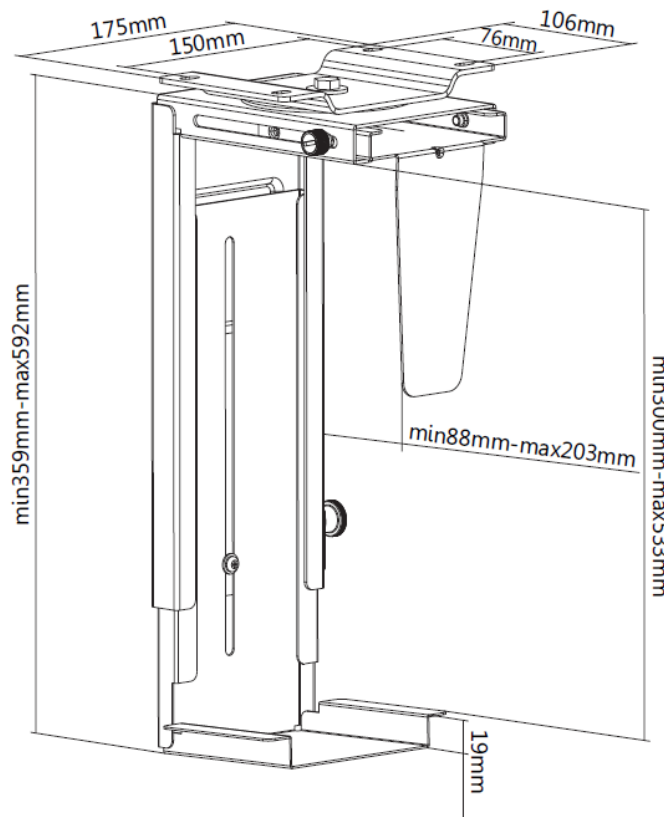

Item no.: 17.99.1501

VALUE Adjustable Under-Desk / Wall Mount CPU Holder, black

Features:

- 360° swivel allows for easy access to backside ports and cables
- Width adjustment fits a variety of appliance/device sizes and shapes
- Under-desk or wall mount installation
- Material: metal
- Height Adjustable: min. 300mm ~ max. 533mm
- Width Adjustable: min. 88mm ~ max. 203mm
- Rotation: 360°
- Rated load: 10kg