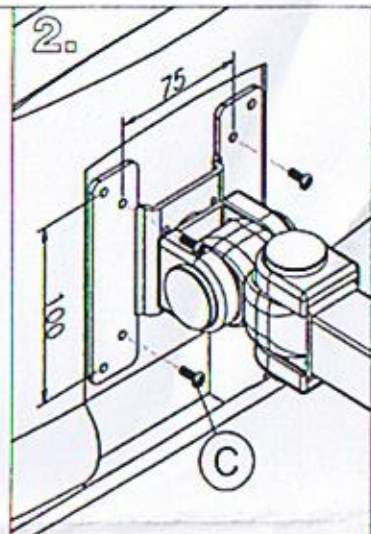

Datenblatt - Fiche technique - Data sheet

17.99.1126

VALUE LCD-Befestigung, Wandmontage, 3 Gelenke

VALUE Fixation LCD, montage mural, 4 pivots

VALUE LCD Monitor Wall Mount Kit, 3 Joints

Enable 3D View