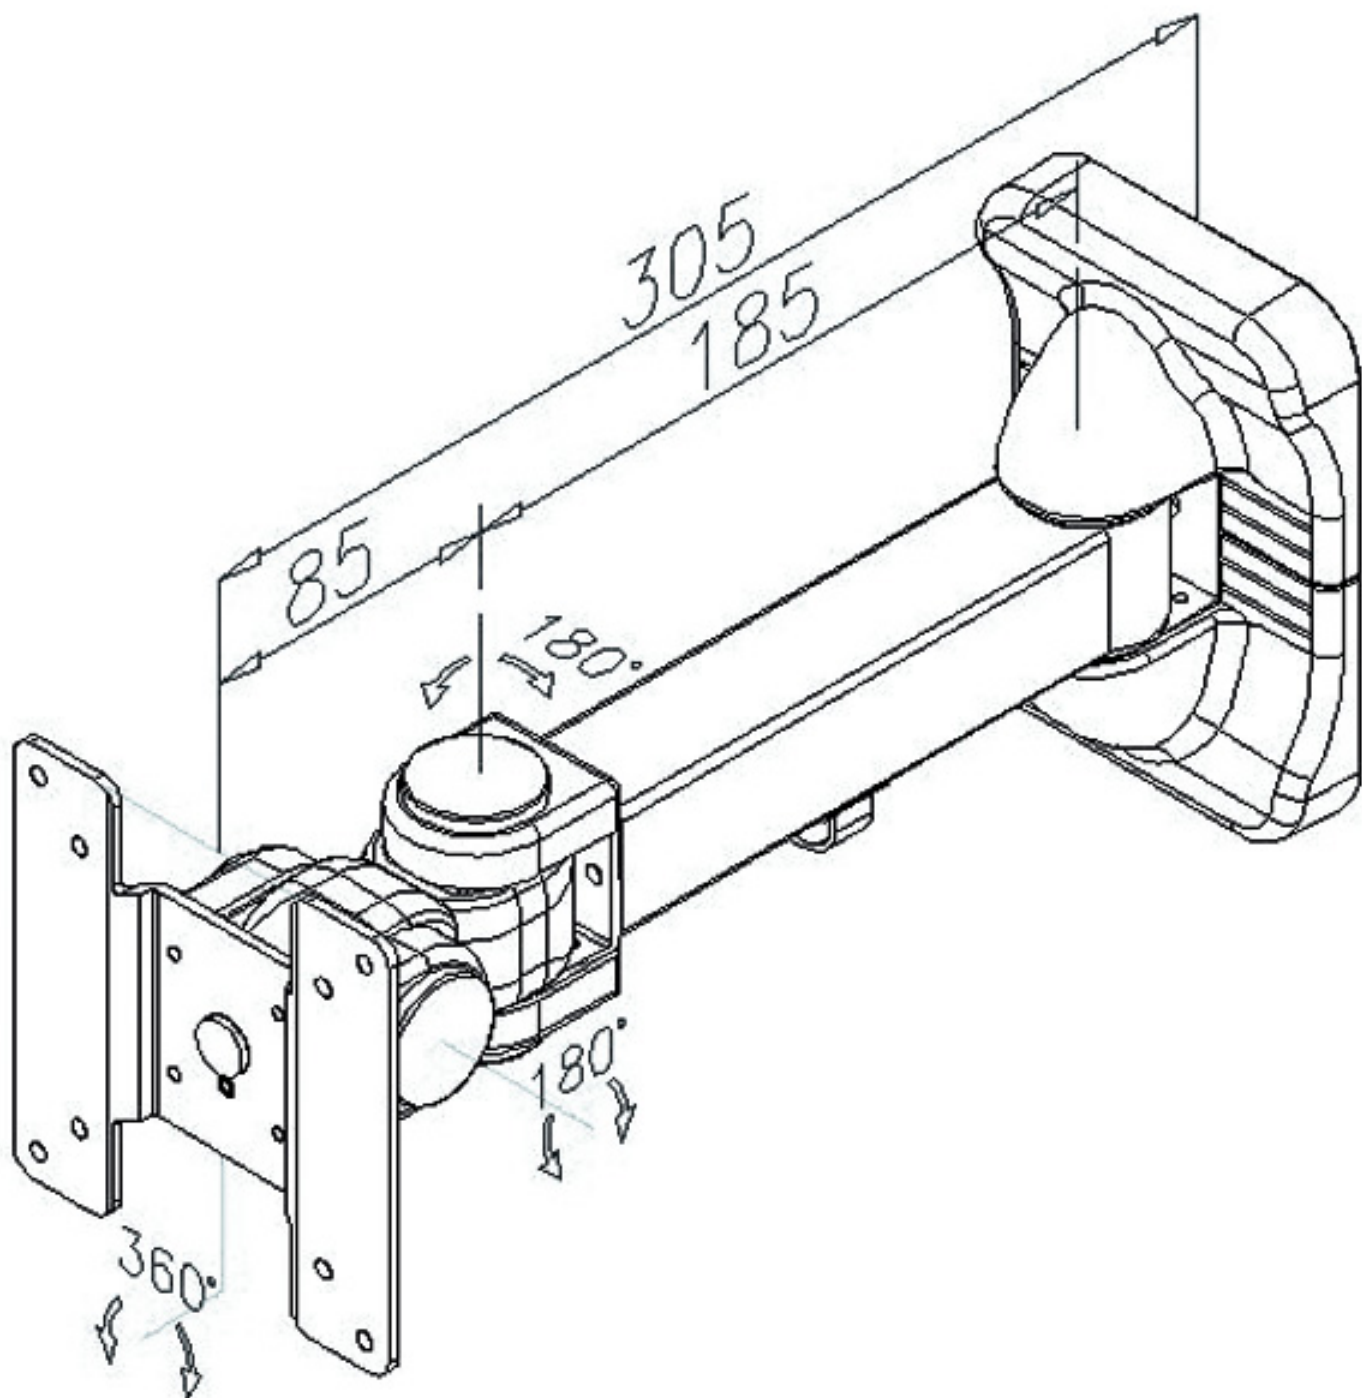

Datenblatt - Fiche technique - Data sheet

17.99.1126

VALUE LCD-Befestigung, Wandmontage, 3 Gelenke

VALUE Fixation LCD, montage mural, 4 pivots

VALUE LCD Monitor Wall Mount Kit, 3 Joints

Enable 3D View