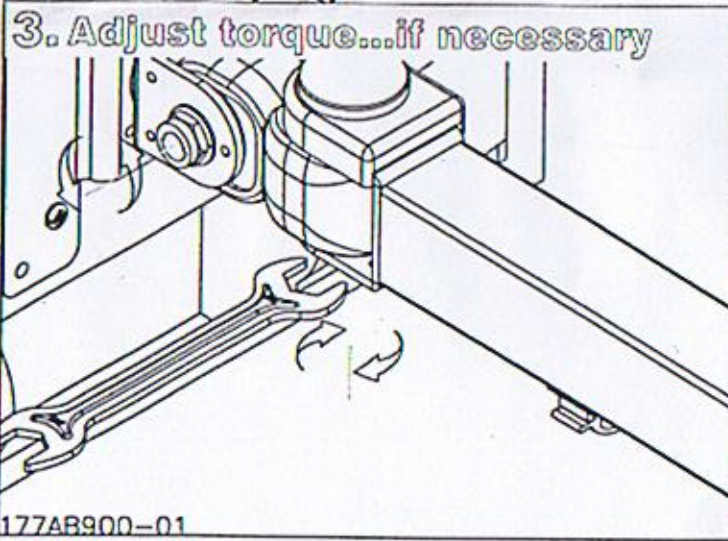

Datenblatt - Fiche technique - Data sheet

17.99.1126

VALUE LCD-Befestigung, Wandmontage, 3 Gelenke

VALUE Fixation LCD, montage mural, 4 pivots

VALUE LCD Monitor Wall Mount Kit, 3 Joints

Enable 3D View