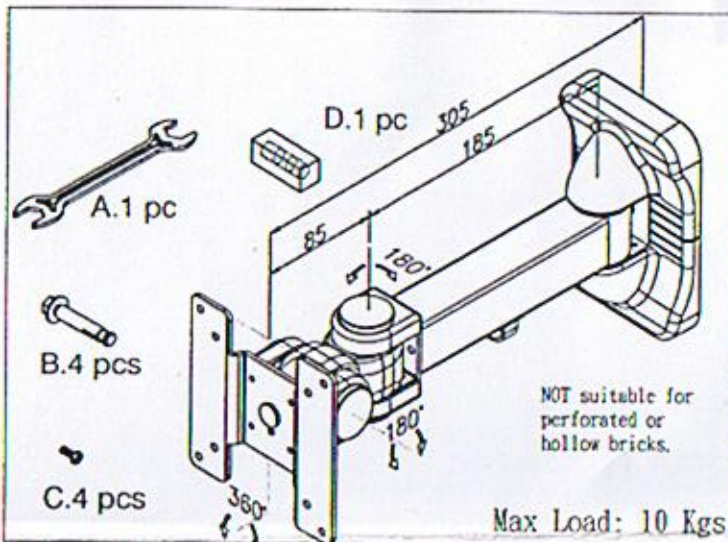

Datenblatt - Fiche technique - Data sheet

17.99.1126

VALUE LCD-Befestigung, Wandmontage, 3 Gelenke

VALUE Fixation LCD, montage mural, 4 pivots

VALUE LCD Monitor Wall Mount Kit, 3 Joints

Enable 3D View