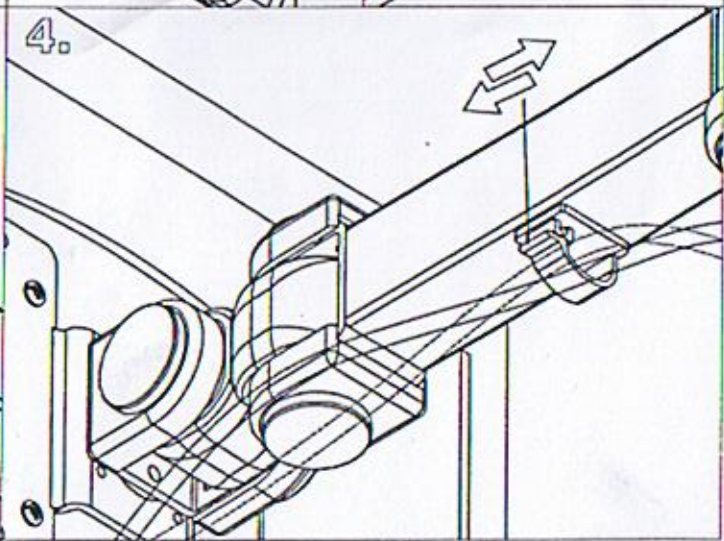

Datenblatt - Fiche technique - Data sheet

17.99.1126

VALUE LCD-Befestigung, Wandmontage, 3 Gelenke

VALUE Fixation LCD, montage mural, 4 pivots

VALUE LCD Monitor Wall Mount Kit, 3 Joints

Enable 3D View