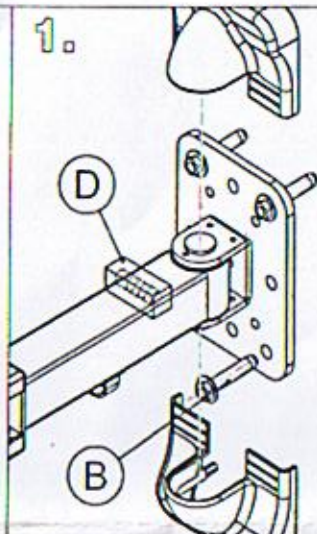

Datenblatt - Fiche technique - Data sheet

17.99.1126

VALUE LCD-Befestigung, Wandmontage, 3 Gelenke

VALUE Fixation LCD, montage mural, 4 pivots

VALUE LCD Monitor Wall Mount Kit, 3 Joints

Enable 3D View