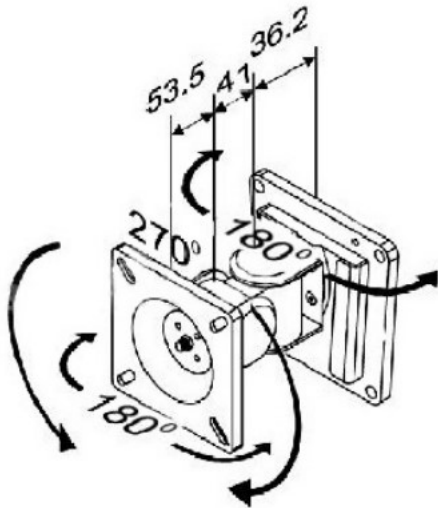

Item No.: 17.99.1121

VALUE LCD Monitor Wall Mount Kit, 2 Joints, black

## Features:

- Screen size: 14"-24"
- Support up to 8 kg
- Tilt: 180° up or down
- Swing : 180° right or left
- Swivel:270°
- VESA:75x75mm/100x100mm
- Material: Cold steel construction