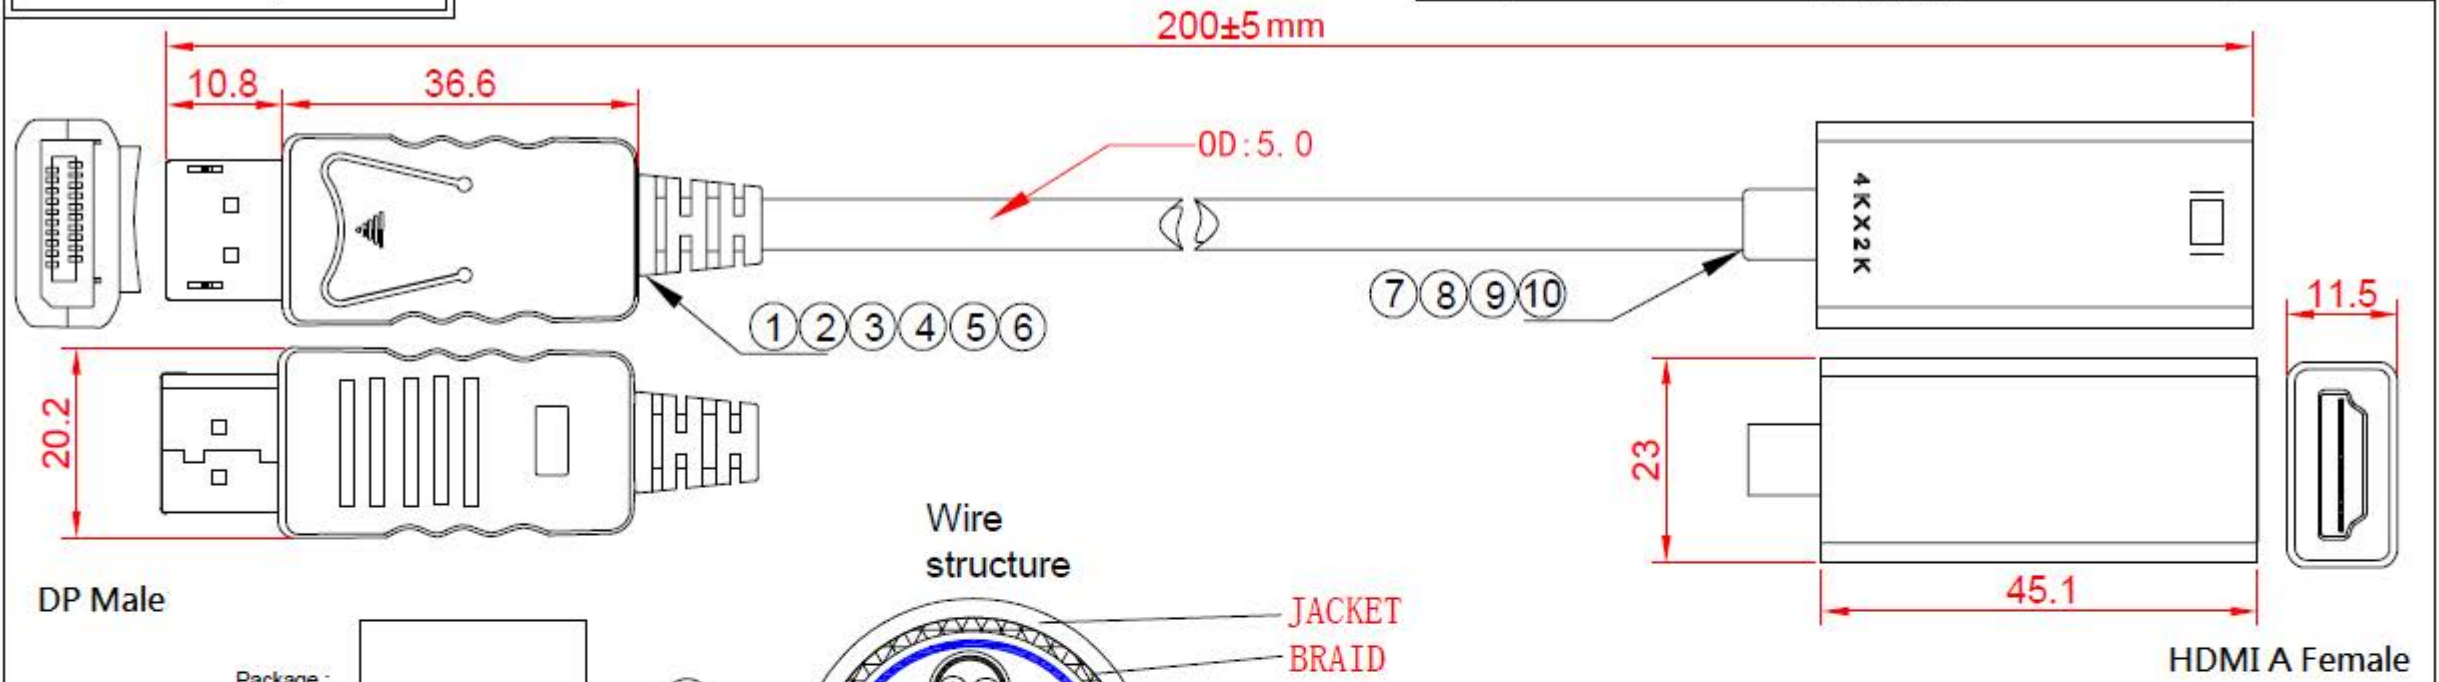

RoHS Compliant

REV	DESCRIPTION OF CHANGE	DATE
A0	INITIAL RELEASE	2018-07-18

10	Plug	HDMI-A Female ,Nickel Plated	1	Pcs
9	PCB	25.5*17*1.6mm PR4	1	Pcs
8	SR	PVC 45P	1	Pcs
7	Housing	ABS 45.1*23.0*11.5mm	1	Pcs
6	Cap	LDPE	1	Pcs
5	Housing	ABS 36.6*20.2*6.1mm	1	Pcs
4	Housing	ABS 36.6*20.2*6.1mm	1	Pcs
3	Inner molding	PE	1.4g	g
2	Plug	DP Male ,Gold Plated	1	Pcs
1	cable spec	(1P*32#+D+AL+ML) *5+5C*32#+AL+D+128B (AL-MG) OD5.0mm Black Tinned Copper	20	CM
Serial number	Material Science	describe	QTY	UMIT

DWG NO	UNIT: MM
REV	A0
PAGE	1/1
DESIGN	AM
CHECKED	
Product model	

SECOMP

Description	VALUE Cable Adapter, 4K DP-HDMI, M/F, black
Item No.	12.99.3139