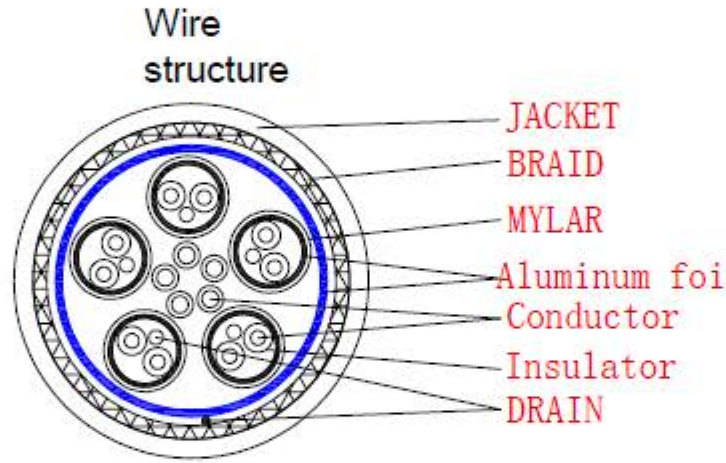

RoHS Compliant

REV	DESCRIPTION OF CHANGE	DATE
A0	INITIAL RELEASE	2018-07-18

10	Plug	HDMI-A Female ,Nickel Plated	1	Pcs
9	PCB	25.5*17*1.6mm PR4	1	Pcs
8	SR	PVC 45P	1	Pcs
7	Housing	ABS 45.1*23.0*11.5mm	1	Pcs
6	Cap	LDPE	1	Pcs
5	Housing	ABS 36.6*20.2*6.1mm	1	Pcs
4	Housing	ABS 36.6*20.2*6.1mm	1	Pcs
3	Inner molding	PE	1.4g	g
2	Plug	DP Male ,Gold Plated	1	Pcs
1	cable spec	(1P*32#+D+AL+ML) *5+5C*32#+AL+D+128B (AL-MG) OD5.0mm Black Tinned Copper	20	CM
Serial number	Material Science	describe	QTY	UMIT

DWG NO	UNIT: MM
REV	A0
PAGE	1/1
DESIGN	AM
CHECKED	
Product model	

SECOMP

Description	VALUE Cable Adapter, 4K DP-HDMI, M/F, black
Item No.	12.99.3139