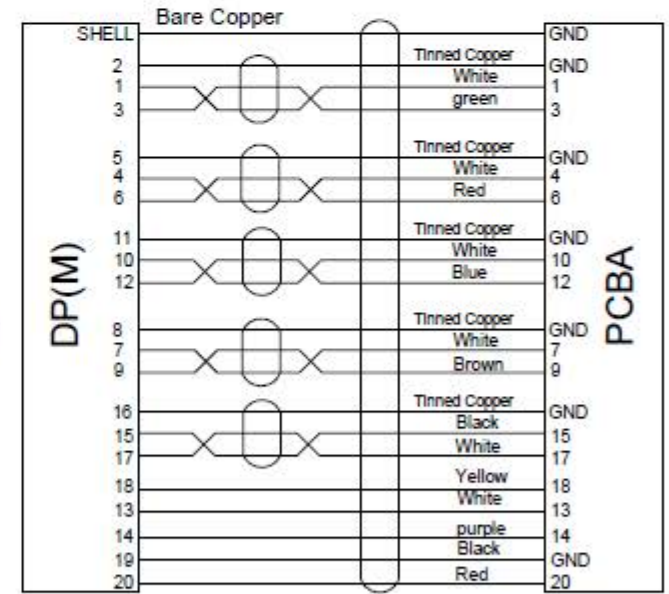

RoHS Compliant

REV	DESCRIPTION OF CHANGE	DATE
A0	INITIAL RELEASE	2018-07-18

10	Plug	HDMI-A Female ,Nickel Plated	1	Pcs
9	PCB	25.5*17*1.6mm PR4	1	Pcs
8	SR	PVC 45P	1	Pcs
7	Housing	ABS 45.1*23.0*11.5mm	1	Pcs
6	Cap	LDPE	1	Pcs
5	Housing	ABS 36.6*20.2*6.1mm	1	Pcs
4	Housing	ABS 36.6*20.2*6.1mm	1	Pcs
3	Inner molding	PE	1.4g	g
2	Plug	DP Male ,Gold Plated	1	Pcs
1	cable spec	(1P*32#+D+AL+ML) *5+5C*32#+AL+D+128B (AL-MG) OD5.0mm Black Tinned Copper	20	CM
Serial number	Material Science	describe	QTY	UMIT

DWG NO	UNIT: MM
REV	A0
PAGE	1/1
DESIGN	AM
CHECKED	
Product model	

SECOMP

Description	VALUE Cable Adapter, 4K DP-HDMI, M/F, black
Item No.	12.99.3139