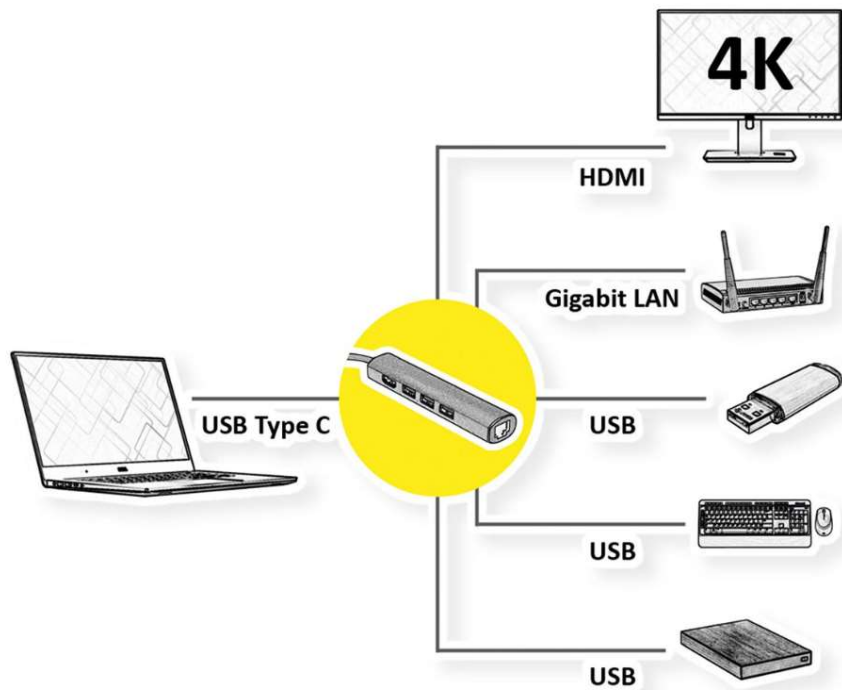

12.99.1043

USB Type C 5-Port Docking Station

User Manual

How to Connect

- Connect the docking station directly to your computer, no extra driver required.
- Connect your USB devices to any of the USB ports; HDMI to a HDTV or monitor, RJ45 for network

Diagram

Specification

- 3x USB 3.2 Gen1 port--(Transfer Speed up to 5Gbps)
- 1x HDMI--(max. 4K/30Hz)
- 1x Gigabit--(max. 1000Mbps, connect notebook to the Internet / LAN)
- Material: Aluminum + ABS
- Overall Length: 27cm
- Weight: 60±5g
- Operating Temperature: 0°C to 40°C (35°F to 100°F)
- Operating Humidity: 20% RH to 80% RH

Features

- HDMI output max resolution up to 4K30Hz.
- USB3.2 Gen1 A/F*3 support max data up to 5Gbps
- Support Ethernet Gigabit speed to 10/100/1000Mbps.