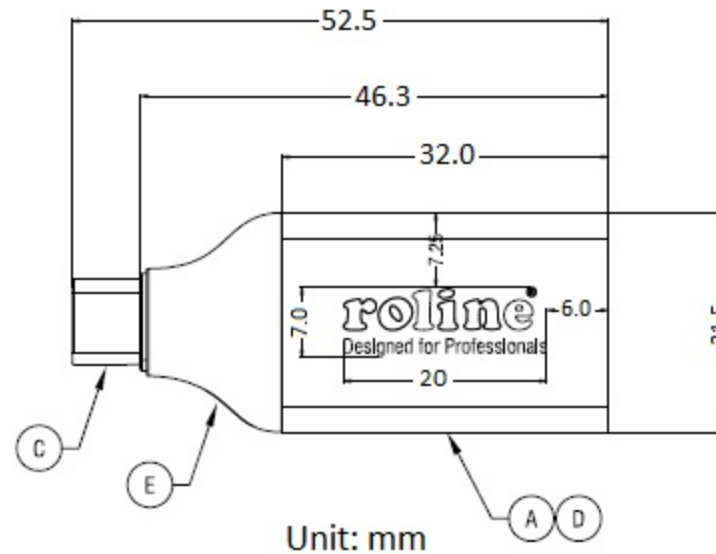

USB Type C Male

DisplayPort Female

Unit: mm

Electrical Test:

1. 100% Test - open, short, miss wire
2. Contact Resistance: 3Ω Max.
3. Insulation Resistance: 5MΩ Min.
4. Hi-Pot: 300V DC/10MS
5. Real Test Passed 3840 x 2160P 60Hz
6. Real Test - Not Twinkling, Double Vision and Decolor

E	Black ABS Shell	1	PCS
D	Black Aluminum Shell	1	PCS
C	Type C Male (Black Insulator, Nickel Plated)	1	PCS
B	DisplayPort Female (Black Insulator, Nickel Plated)	1	PCS
A	PCB'A	1	PCS
NUMBER	PRODUCT SPECIFICATIONS	Quantity	Unit

ROLINE USB Type C - DisplayPort Adapter, M/F, 4K@60Hz, black

Item #	12.03.3227	
Draw	<i>Kobe</i>	Date: 2020.04.07
Approval		
Duty	F16	BOM,NO: