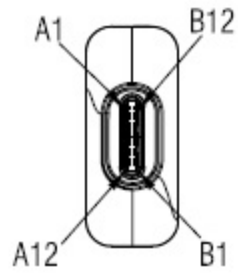

USB Type C Male

DisplayPort Female

Unit: mm

Electrical Test:

1. 100% Test - open, short, miss wire
2. Contact Resistance: 3Ω Max.
3. Insulation Resistance: 5MΩ Min.
4. Hi-Pot: 300V DC/10MS
5. Real Test Passed 3840 x 2160P 60Hz
6. Real Test - Not Twinkling, Double Vision and Decolor

E	Black ABS Shell	1	PCS
D	Black Aluminum Shell	1	PCS
C	Type C Male (Black Insulator, Nickel Plated)	1	PCS
B	DisplayPort Female (Black Insulator, Nickel Plated)	1	PCS
A	PCB'A	1	PCS
NUMBER	PRODUCT SPECIFICATIONS	Quantity	Unit