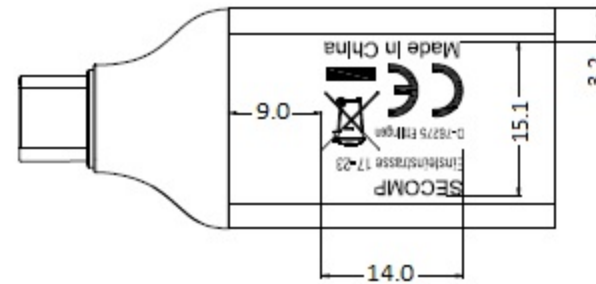

USB Type C Male

DisplayPort Female

Unit: mm

Electrical Test:

1. 100% Test - open, short, miss wire
2. Contact Resistance: 3Ω Max.
3. Insulation Resistance: 5MΩ Min.
4. Hi-Pot: 300V DC/10MS
5. Real Test Passed 3840 x 2160P 60Hz
6. Real Test - Not Twinkling, Double Vision and Decolor

E	Black ABS Shell	1	PCS
D	Black Aluminum Shell	1	PCS
C	Type C Male (Black Insulator, Nickel Plated)	1	PCS
B	DisplayPort Female (Black Insulator, Nickel Plated)	1	PCS
A	PCB'A	1	PCS
NUMBER	PRODUCT SPECIFICATIONS	Quantity	Unit