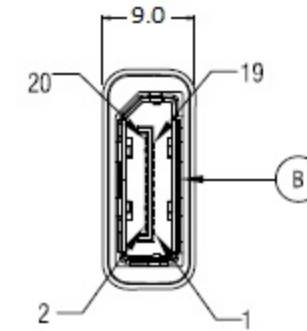

USB Type C Male

DisplayPort Female

Unit: mm

Electrical Test:

1. 100% Test - open, short, miss wire
2. Contact Resistance: 3Ω Max.
3. Insulation Resistance: 5MΩ Min.
4. Hi-Pot: 300V DC/10MS
5. Real Test Passed 3840 x 2160P 60Hz
6. Real Test - Not Twinkling, Double Vision and Decolor

E	Black ABS Shell	1	PCS
D	Black Aluminum Shell	1	PCS
C	Type C Male (Black Insulator, Nickel Plated)	1	PCS
B	DisplayPort Female (Black Insulator, Nickel Plated)	1	PCS
A	PCB'A	1	PCS
NUMBER	PRODUCT SPECIFICATIONS	Quantity	Unit