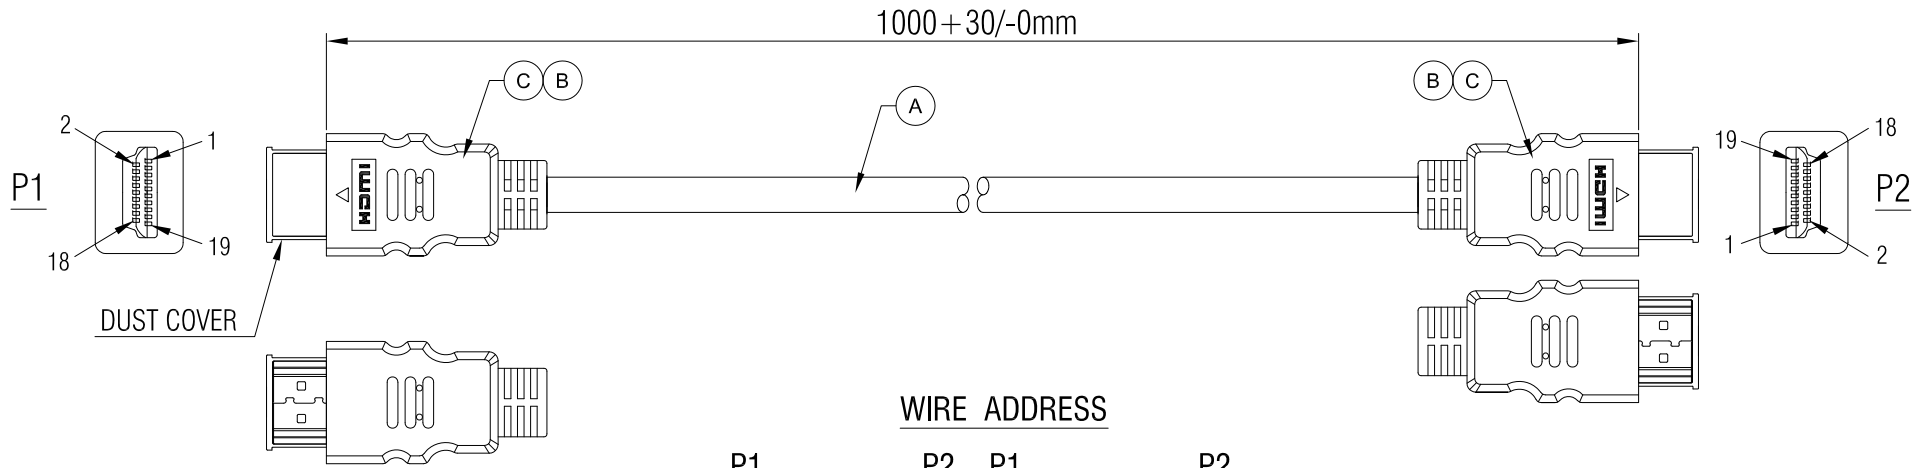

RoHS Compliant

WIRE ADDRESS

Electrical Test:

- 1.100% TEST OPEN SHORT MIS-WIRE.
- 2.CONTACT RESISTANCE:3Ω MAX.
- 3.INSULATION RESISTANCE:5MΩ MIN.
- 4.HI-POT:300V DC/10MS.
- 5.Real Test Passed 3840*2160P 60Hz.
- 6.Real Test Not Twinkling,Double Vision and Decolor. 60HZ

C		45P PVC BLACK	G	VALUE HDMI Ultra HD Cable +Ethernet,M/M,1m			
B		HDMI AM (BLACK INSULATION, NICKEL PLATED, CONTACT PIN GOLD PLATED)		2	Item		11.99.5680
A		HDMI 2.0V UL20276 (28AWG*1P+FAM)*5+28AWG*4C+AB OD:7.3mm BLACK COLOR PVC JACKET	1	Draw	Kobe		Date: 2016.01.26
NUMBER		PRODUCT SPECIFICATIONS	Quantity	Unit	Approval		
				Duty	F16		BOM.NO:13425
				Sample NO.	Drawings of 1 (2) Proportion: 1:1 Unit(mm)		