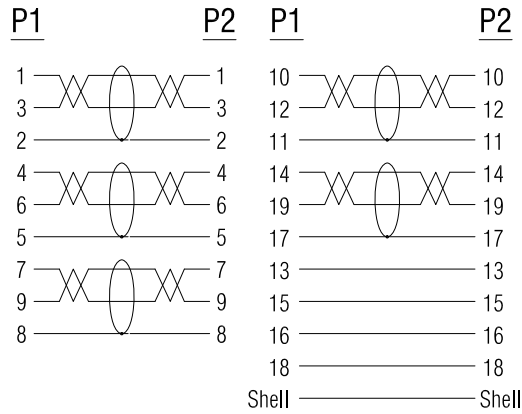

RoHS Compliant

WIRE ADDRESS

Electrical Test:

- 1.100% TEST OPEN SHORT MIS-WIRE.
- 2.CONTACT RESISTANCE:3Ω MAX.
- 3.INSULATION RESISTANCE:5MΩ MIN.
- 4.HI-POT:300V DC/10MS.
- 5.Real Test Passed 3840*2160P 60Hz.
- 6.Real Test Not Twinkling,Double Vision and Decolor. 60HZ

C		45P PVC BLACK	G	VALUE HDMI Ultra HD Cable +Ethernet,M/M,1m			
B		HDMI AM (BLACK INSULATION, NICKEL PLATED, CONTACT PIN GOLD PLATED)		2	Item		11.99.5680
A		HDMI 2.0V UL20276 (28AWG*1P+FAM)*5+28AWG*4C+AB OD:7.3mm BLACK COLOR PVC JACKET	1	Draw	Kobe		Date: 2016.01.26
NUMBER		PRODUCT SPECIFICATIONS	Quantity	Unit	Approval		
				Duty	F16		BOM.NO:13425
				Sample NO.	Drawings of 1 (2) Proportion: 1:1 Unit(mm)		