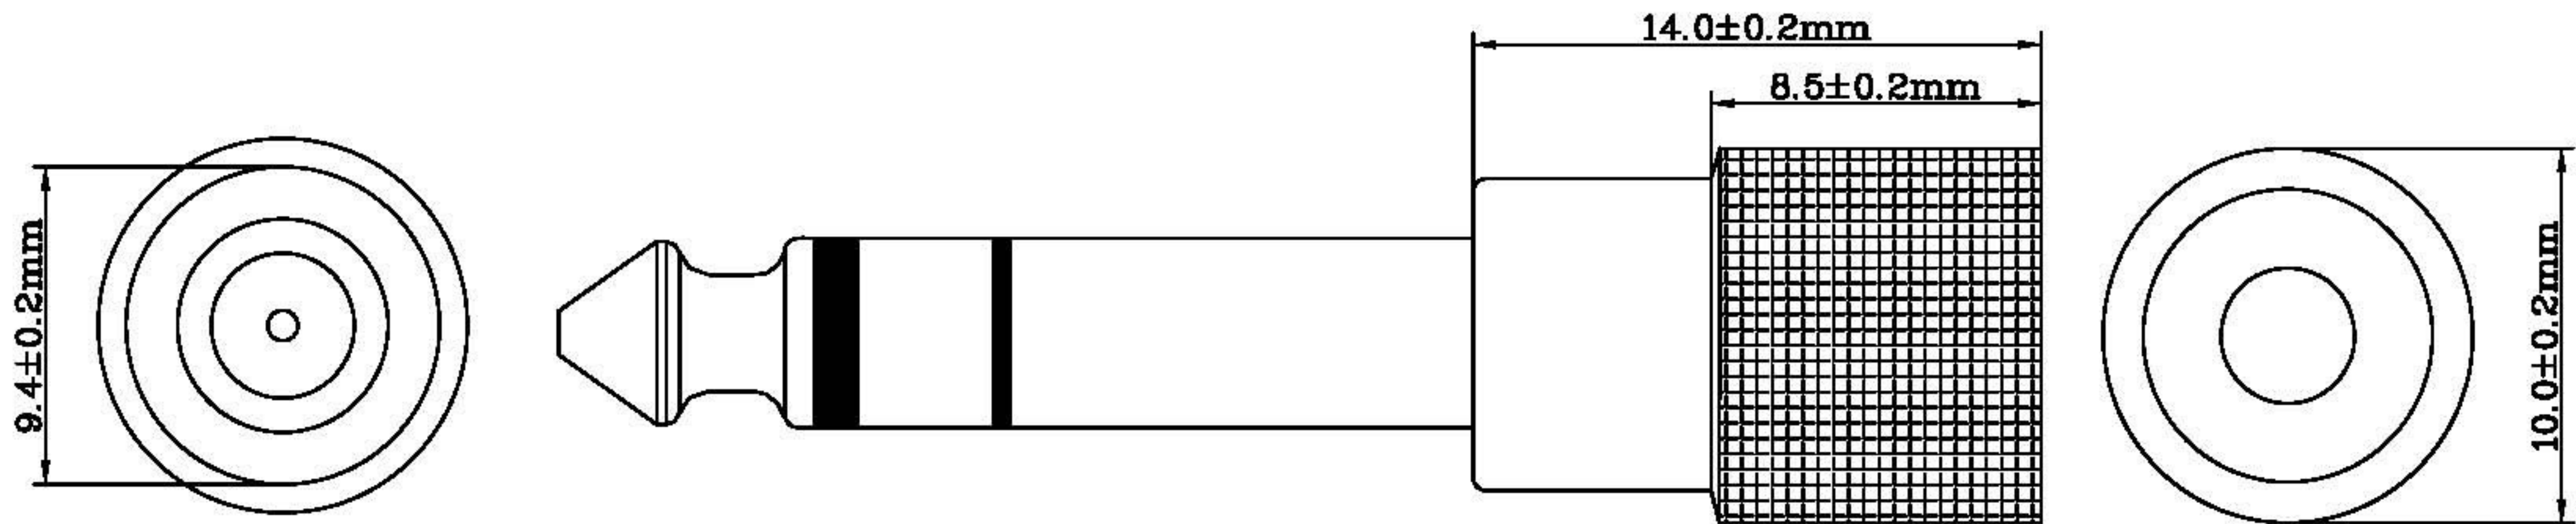

Datenblatt - Fiche technique - Data sheet

11.09.4211

ROLINE GOLD Stereo Adapter 6,35 mm Stecker - 3,5 mm Buchse

ROLINE GOLD Adaptateur stéréo 6,35 mm M - 3,5 mm F

ROLINE GOLD Stereo Adapter 6.35 mm Male - 3.5 mm Female

P1

P2

P1	PIN OUT	P2
1	_____	1
2	_____	2
3	_____	3

REV.	TOLERANCE		DESCRIPTION	DATE
	INCHES	M/M	Rotronic Co., Ltd. ROLINE Gold Stereo Adapter 6.35mm M-3.5mm F	
.X	.015	.30		
.XX	.010	.10		
.XXX	.005	.05		
DRAWN BY	JOE		CUSTOMER :	
CHECK BY			CUSTOMER P/N :	11.09.4211
APPD BY			SCALE	NONE
			UNIT	MM
			DATE	2012.10.05
			DRAWING NO:	REV A
				1/2

6.35 M TO DC3.5 F ADAPTER(plated 24K gold)

DESCRIPTION

L M
Q'TY UNIT