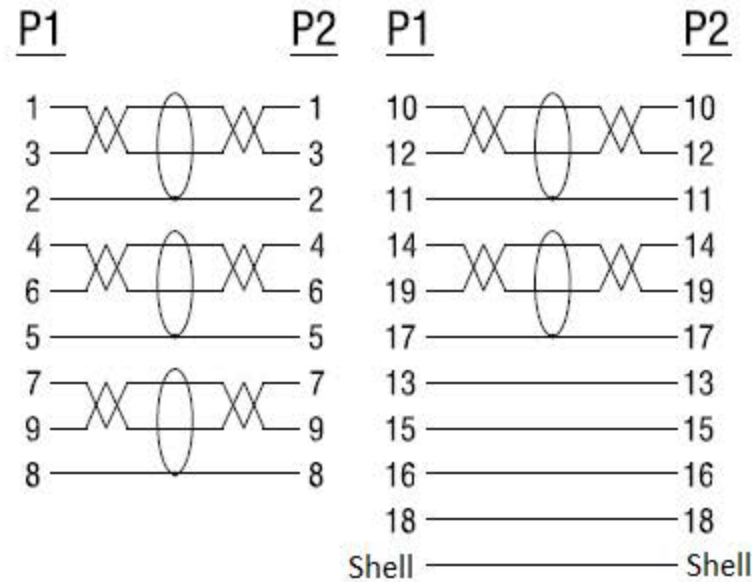

WIRE ADDRESS

Electrical Test:

- 100% Test Open, Short, Mis-wire
- Contact Resistance: 5Ω Max.
- Insulation Resistance: 5MΩ Min.
- Hi-Pot: 300V DC/10Ms.
- Real Test Passed 4K @120Hz or 8K @60Hz or 10K @30Hz
- Real Test Not Twinking, Double Vision and Decolor

Cable Printing: High speed HDMI™ Cable with Ethernet

VER.A	REVISE	
ROLINE HDMI UHD Cable, 10K, Dynamic HDR M/M, 5m, black		
Item	11.04.5944	
Draw	<i>Kobe</i>	Date: 2018.10.18
Approval		
Duty	F16	BOM.NO:
Sample NO.	Drawings of 1 (1) Proportion: 1:1 Unit:(mm)	

SECOMP

Number	Specifications	Q'ty	Unit
C	45P Black PVC		G
B	HDMI 19P Mlae (Black Insulator, Gold Plated)	2	pcs
A	UL20276 (26AWG*1P+DAM)*5+26AWG*4+ADB, OD:8.5mm Black PVC Jacket	1	pcs