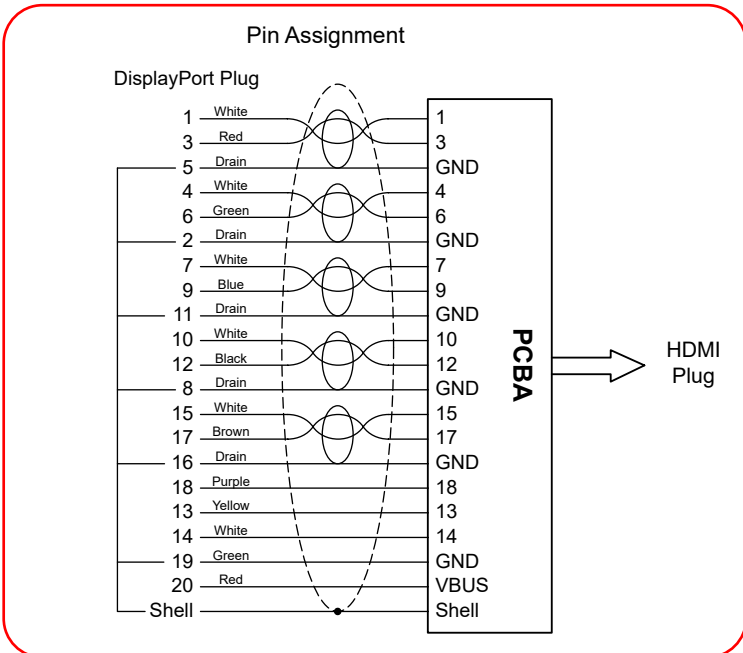

Mini DisplayPort

HDMI

$L \pm T$ mm

Feature:
Resolution: 1920x1080P @ 60Hz

Specification :

- | | |
|------------------|---|
| 1. Cable | UL20276, [1P(32AWG)+D+AL/MY]*5 + 4C(32AWG) + 1C(28AWG) + AL + D + B, Jacket Color: Black, OD: 5.5mm |
| 2. Conn. | Mini DisplayPort Plug, Conductor: Gold Plated, Shell: Nickel Plated |
| 3. Conn. | HDMI Plug, with PCB, Conductor: Gold Plated, Shell: Nickel Plated |
| 4. Hood | For DisplayPort Plug, Black ABS |
| 5. Inner Molding | PE |
| 6. Outer Molding | Black PVC:45P |
| 7. S.R. | Black PVC: 45P |

P/N.	Length
11.04.5789	1500±20 mm
11.04.5790	1000±30 mm
11.04.5791	2000±30 mm
11.04.5792	3000±50 mm

Product Name: ROLINE Mini DisplayPort to HDTV Cable, M/M, Black
Product No.: 11.04.5789/11.04.5790/11.04.5791/11.04.5792