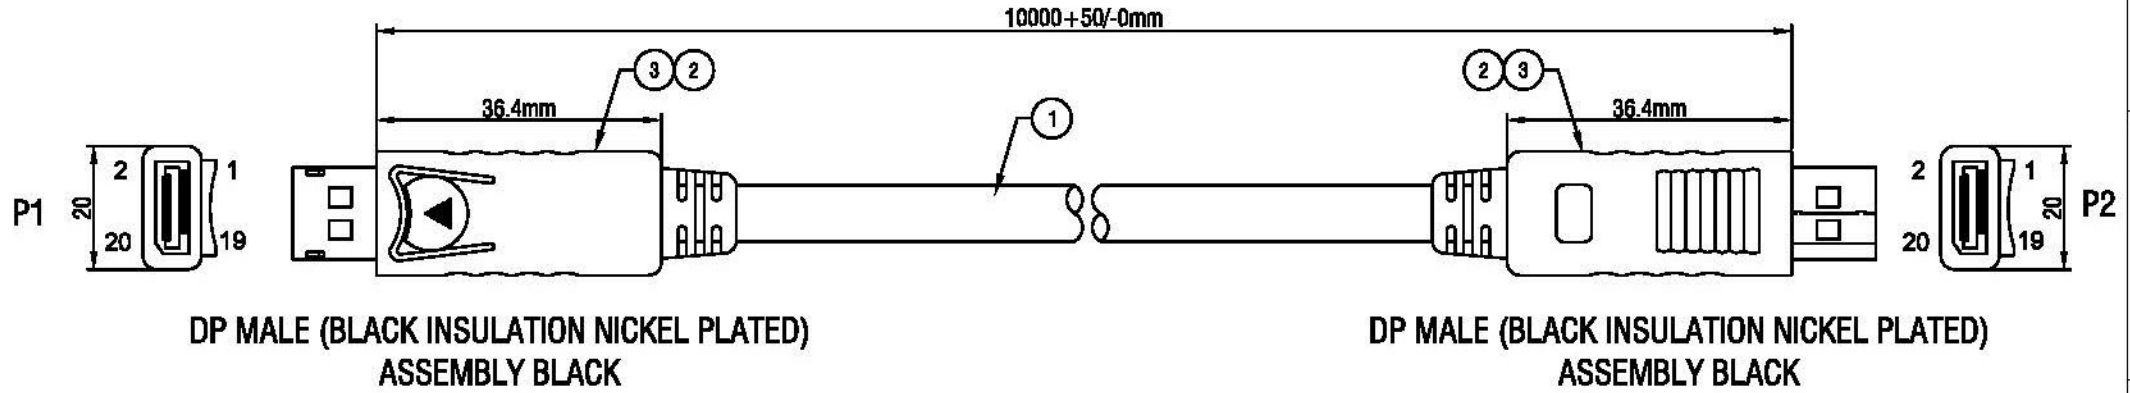

Datenblatt - Fiche technique - Data sheet

11.04.5766

ROLINE DisplayPort Kabel, DP ST – ST, LSOH, 10m

ROLINE Câble DisplayPort DP M – DP M, LSOH, 10m

ROLINE DisplayPort Cable, DP-DP, LSOH, M/M, 10 m

WIRE ADDRESS

Electronic Test:

- 1.100% TEST OPEN SHORT MIS-WIRE
- 2.CONTACT RESISTANCE:3Ω
- 3.INSULATION RESISTANCE:5MΩ
- 4.HI-PORT:300V DC/10MS

3	DP MALE ASSEMBLY BLACK	2	PCS	Item No. 11.04.5766 ROLINE DisplayPort Cable DP-DP, M/M, 10m, black, LSOH	SECOMP
2	DP MALE (BLACK INSULATION NICKEL PLATED)	2	PCS		
1	UL21445 (28AWG*1P+D+AM)*5+28AWG*4C+AEB OD:7.3mm JACKET:LSOH BLACK	1	PCS		
NUMBER	PRODUCT SPECIFICATIONS	Quantity	Unit		