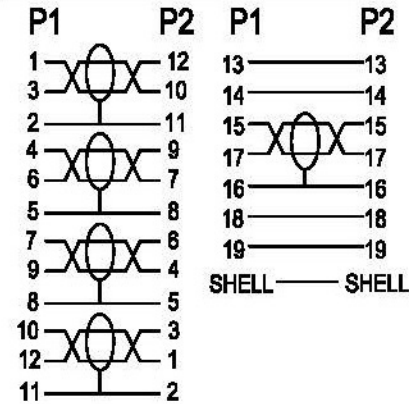

Datenblatt - Fiche technique - Data sheet

11.04.5766

ROLINE DisplayPort Kabel, DP ST – ST, LSOH, 10m

ROLINE Câble DisplayPort DP M – DP M, LSOH, 10m

ROLINE DisplayPort Cable, DP-DP, LSOH, M/M, 10 m

WIRE ADDRESS

Electronic Test:

- 1.100% TEST OPEN SHORT MIS-WIRE
- 2.CONTACT RESISTANCE:3Ω
- 3.INSULATION RESISTANCE:5MΩ
- 4.HI-PORT:300V DC/10MS

3	DP MALE ASSEMBLY BLACK	2	PCS	Item No. 11.04.5766 ROLINE DisplayPort Cable DP-DP, M/M, 10m, black, LSOH	SECOMP
2	DP MALE (BLACK INSULATION NICKEL PLATED)	2	PCS		
1	UL21445 (28AWG*1P+D+AM)*5+28AWG*4C+AEB OD:7.3mm JACKET:LSOH BLACK	1	PCS		
NUMBER	PRODUCT SPECIFICATIONS	Quantity	Unit		